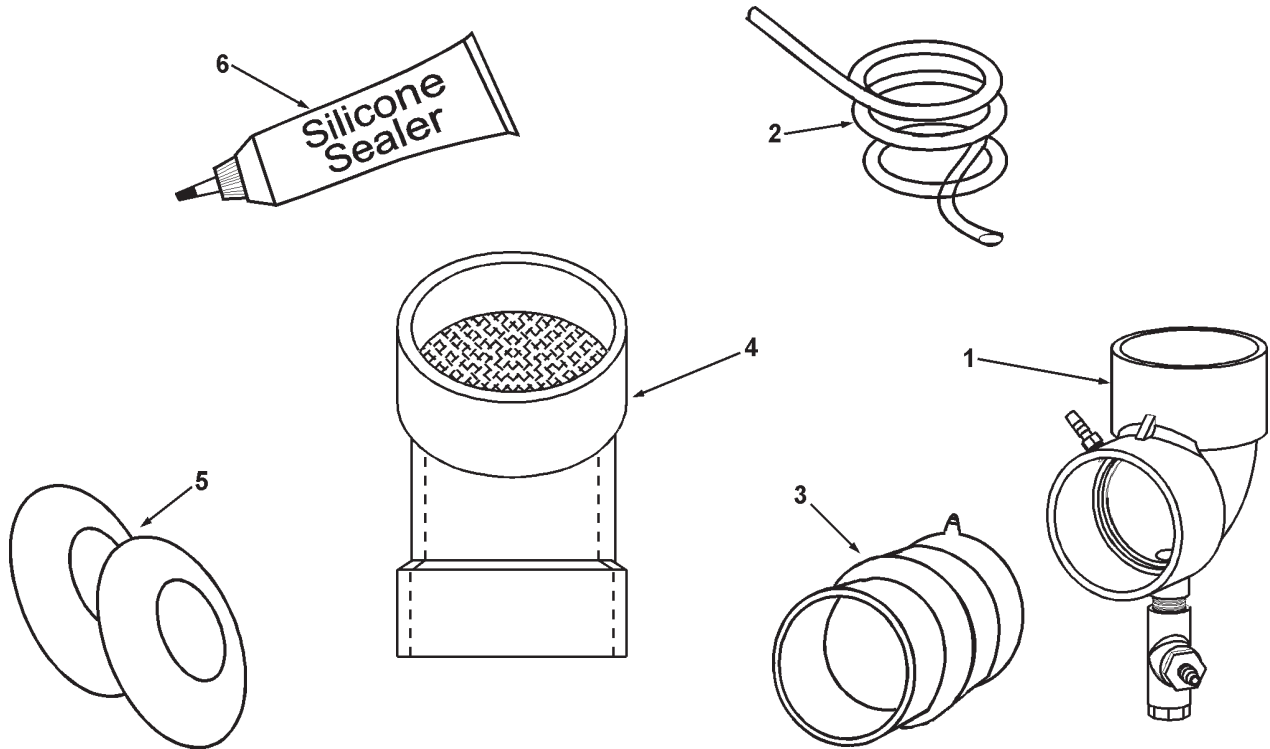

EXHAUST ELBOW, VENT KIT & BLOWER INTAKE PARTS

Item	Description	SUF 130-300 976/977	SUF 130-400 976/977
EXHAUST ELBOW AND FITTINGS			
1	Exhaust Elbow Assembly	9006109205	9006109205
2	Tubing	9006110215	9006110215
3	Connector, Exhaust	9006111205	9006111205
VENT KIT PARTS			
4	Intake/Vent Terminal	9006112205	9006112205
5	Wall Plates (2 required)	9006113205	9006113205
6	Silicone Sealer, 2 oz. tube	181564	181564