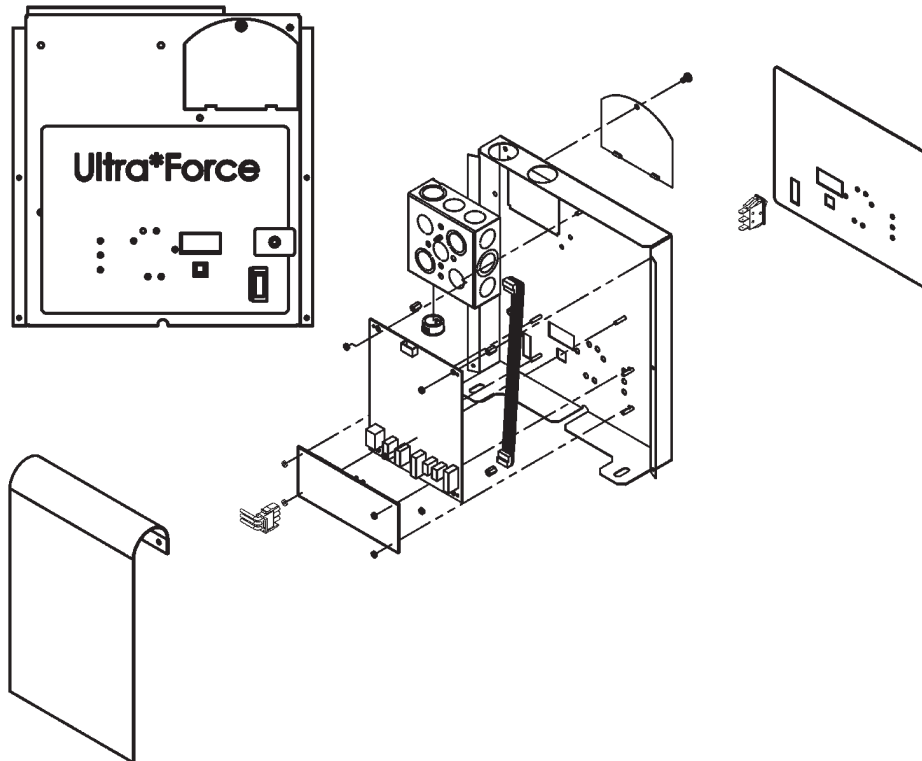

## ULTRA FORCE SUF-130-300/400- PARTS LIST

Item	Description	SUF 130-300 976/977	SUF 130-400 976/977
1	Cleanout Gasket .....	9004099015	9004099015
2	Cover, Cleanout .....	9004098005	9004098005
3	Temperature and Pressure Relief Valve ...	9005903205	9005903205

**Standard hardware items may be purchased locally.**

**SUF 130-300/400 - OPERATING CONTROLS & WIRING (See Next Page)**

Item	Description	SUF 130-300 976/977	SUF 130-400 976/977
1	Switch, On/Off .....	9005929215 ...	9005929215
2	VFD & Control Assembly .....	-----	9006081205
3	Transformer .....	9004515205 ...	9004515205
4	Probe, Upper .....	9004238215 ...	9004238215
5	Probe, Lower .....	9004241215 ...	9004241215
6	Display Board .....	9004243205 ...	9004243205
7	Control Board and Cable Assembly .....	9006082215 ...	9006082215
8	Switch, Blocked Inlet .....	9006083215 ...	9006006215
9	Blower Prover Air Switch .....	9004586215 ...	9006002215
10	Switch, Natural Low Gas Pressure .....	9006084215 ...	9006084215
10	Switch, LP Low Gas Pressure .....	9004474215 ...	9004474215
11	Valve, Natural Gas .....	9006085205 ...	9006085205
11	Valve, LP Gas .....	9006086205 ...	9006086205
12	Switch, Blocked Outlet .....	9006087215 ...	9006088215
13	Tubing, 1/4" ID, PVC .....	9006089215 ...	9006089215