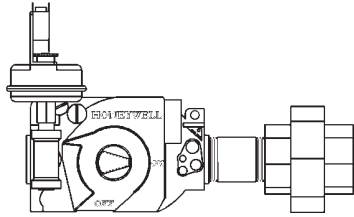

GAS VALVE

Item	Description	SUF 130-300 976/977	SUF 130-400 976/977
1	Switch, Low Gas Pressure	9006084215	9006084215
	LP Gas	9004474215	9004474215
2	Valve, NAT Gas	9006085205	9006085205
	Valve, LP Gas	9006086205	9006086205
3	Orifice, NAT	9006090215	9006091215
	Orifice, LP	9006092215	9006093215
4	Orifice holder	9006094215	9006094215

Standard hardware items may be purchased locally.