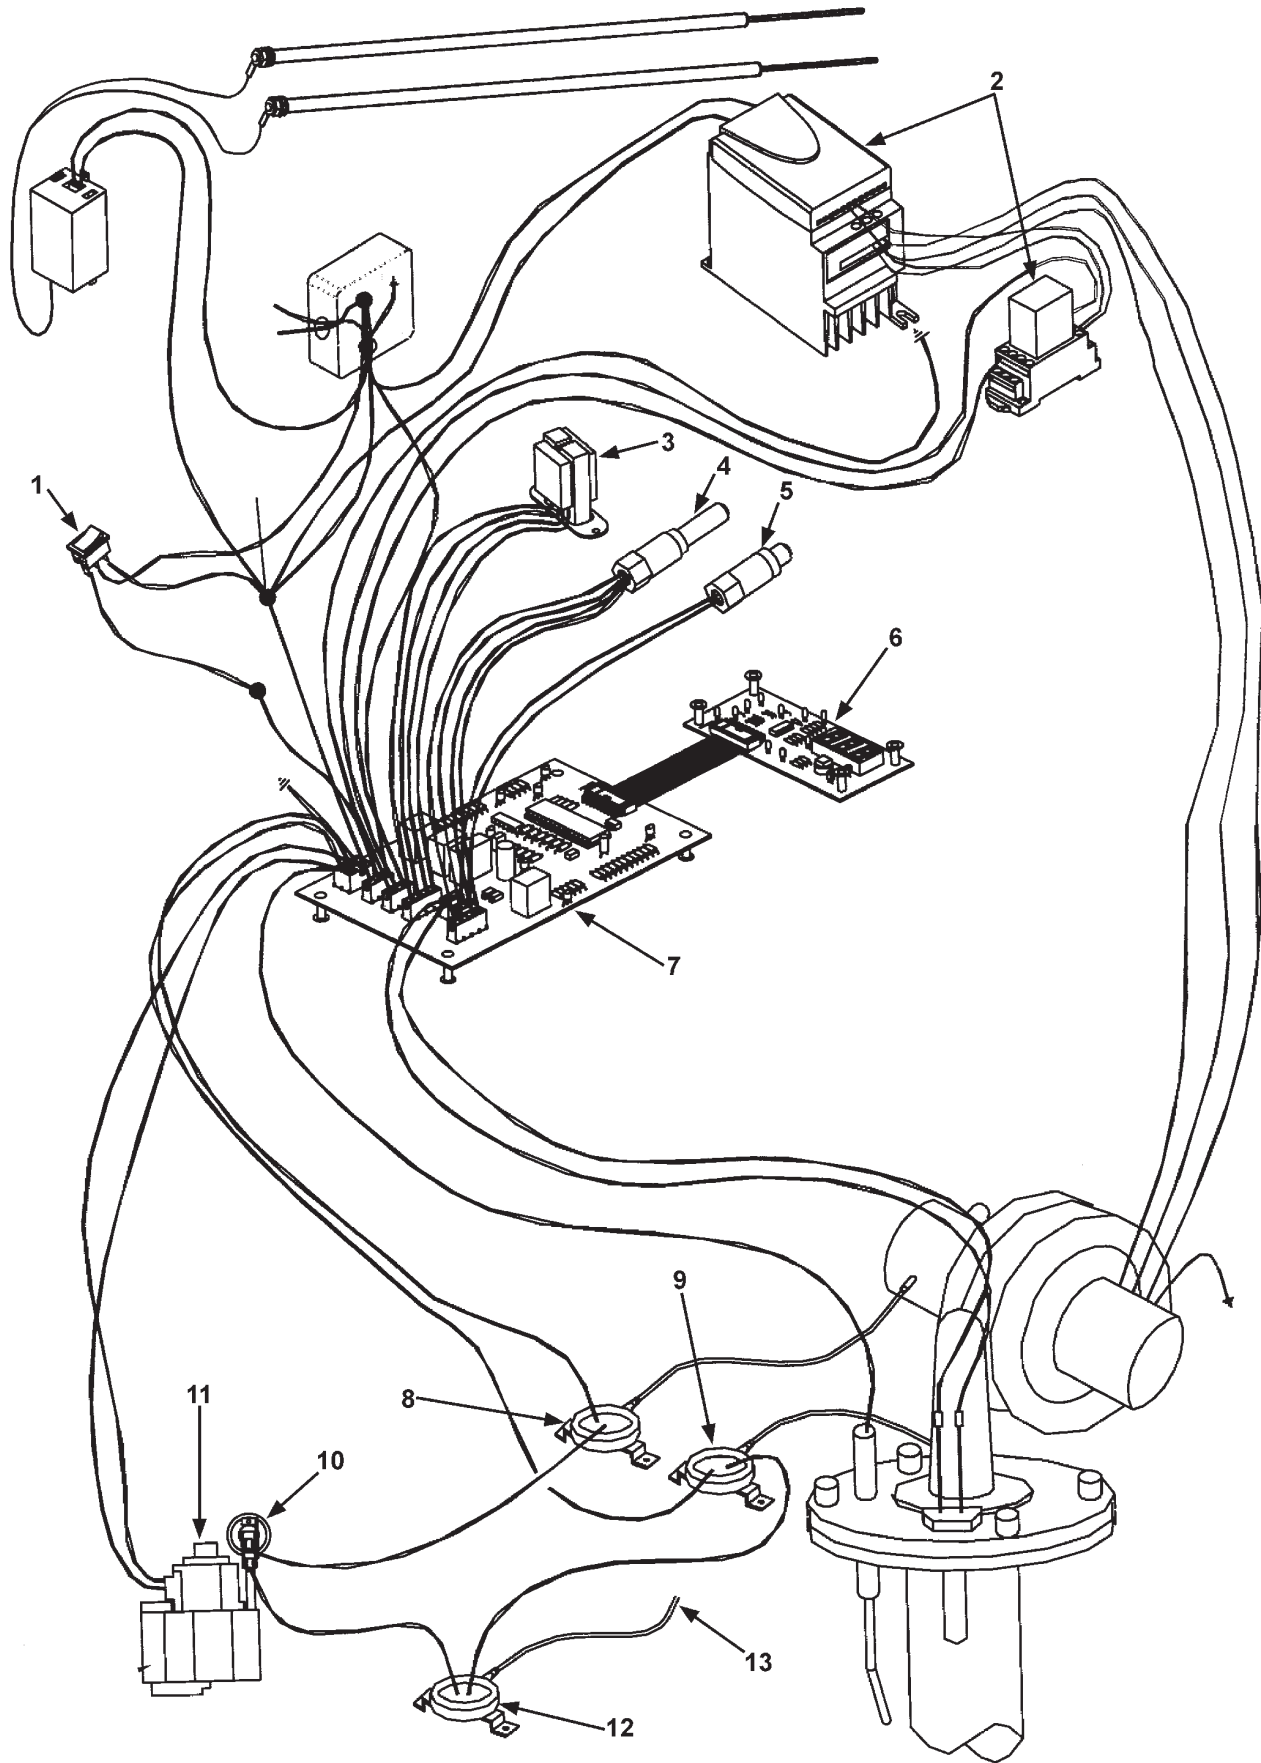

SUF-130-400 - CONNECTIONS (Continued)