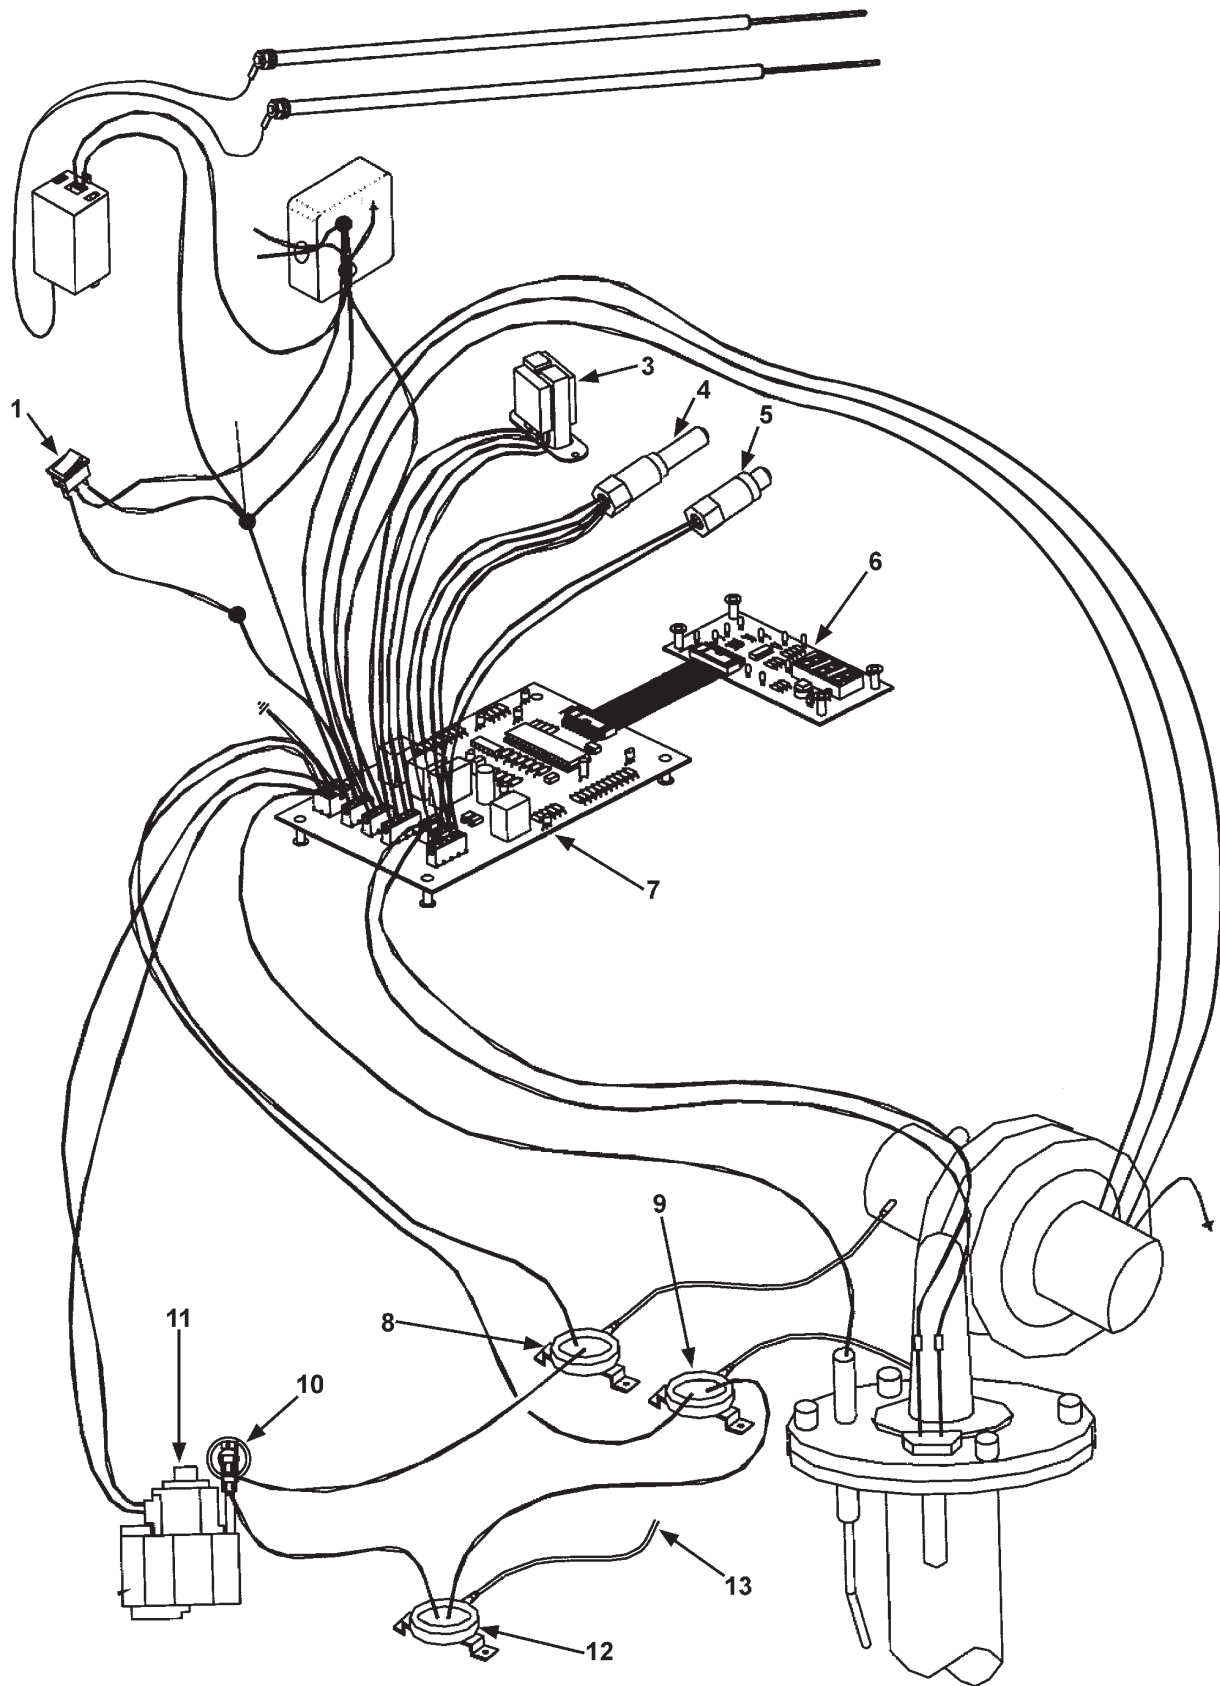

SUF-130-300 - CONNECTIONS (Continued)