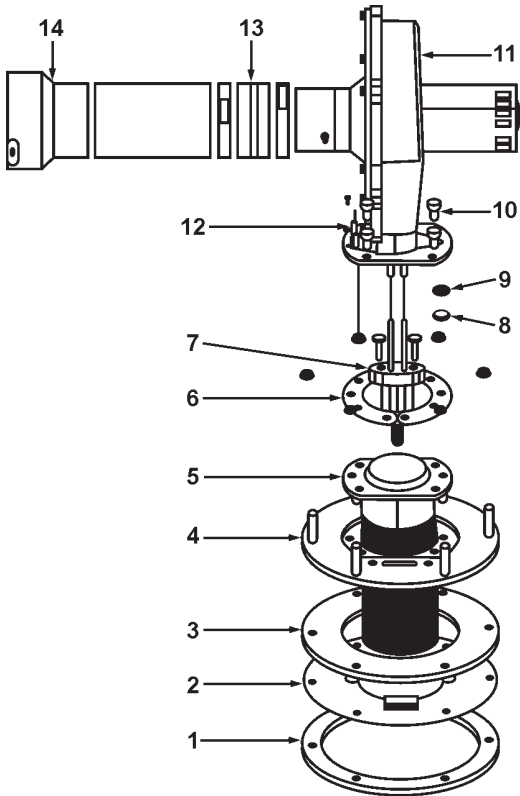

BLOWER/BURNER ASSEMBLY

Item	Description	SUF 130-300 976/977	SUF 130-400 976/977
1	Gasket - 8"	9006095205	9006095205
2	Shield - Heat	9006096205	9006096205
3	Gasket - Insulation	9006097205	9006097205
4	Flange - Burner	9006098205	9006098205
5	Burner Assembly	9006099205	9006099205
6	Gasket - Burner	9006100205	9006100205
7	Ignitor	9006101205	9006101205
8	Window - Observation	9006102215	9006102215
9	Gasket - Viewport	9006103215	9006103215
10	Screw - Socket Head Cap	9006104215	9006104215
11	Blower/Motor	9006105205	9006114205
12	Sensor - Flame	9006106205	9006106205
13	Coupling - Power Vent	9006107205	9006107205
14	Blower Intake Reducer Assembly. ..	9006108205	9006108205