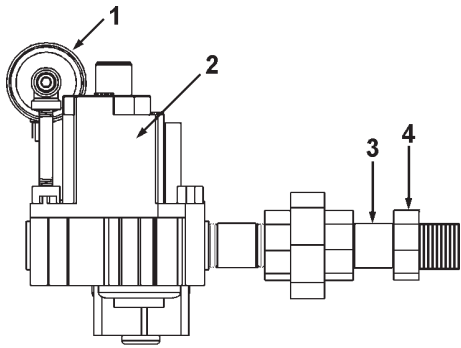

GAS VALVE

Item	Description	SUF 130-300 976/977	SUF 130-400 976/977
1	Switch, Low Gas Pressure	9006084215	9006084215
	LP Gas	9004474215	9004474215
2	Valve, NAT Gas	9006085205	9006085205
	Valve, LP Gas	9006086205	9006086205
3	Orifice, NAT	9006090215	9006091215
	Orifice, LP	9006092215	9006093215
4	Orifice holder	9006094215	9006094215

Standard hardware items may be purchased locally.