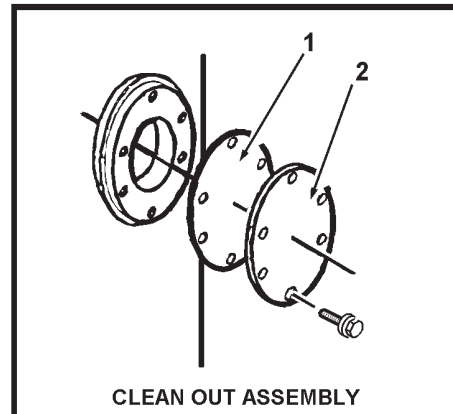

ULTRA FORCE SUF-130-300/400- PARTS LIST

Item	Description	SUF 130-300 976/977	SUF 130-400 976/977
1	Cleanout Gasket	9004099015	9004099015
2	Cover, Cleanout	9004098005	9004098005
3	Temperature and Pressure Relief Valve ...	9005903205	9005903205

Standard hardware items may be purchased locally.