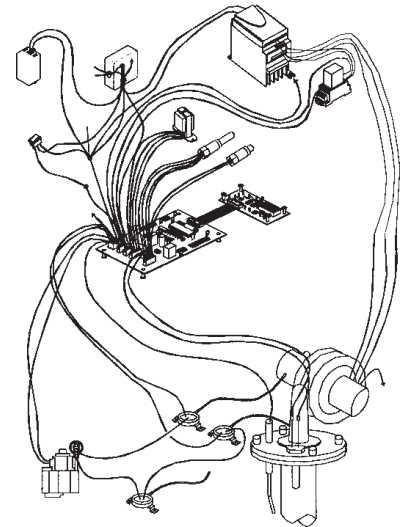

**COMMERCIAL WATER HEATER PARTS LIST**  
**Model SUF-130-300**  
**Model SUF-130-400**  
**Series 976/977**

**POWERED ANODE ASSEMBLY**  
See Page 7

**OPERATING CONTROL WIRING**  
See Page 3- 4

**BLOWER/BURNER ASSEMBLY**  
See Page 5

**ULTRAFORCE - MODEL SUF 130-300/400**  
See Page 2

**GAS VALVE**  
See Page 5

**CONTROL PANEL**  
See Page 3

**EXHAUST ELBOW, VENT KIT & BLOWER INTAKE PARTS**  
See Page 6

## ULTRA FORCE SUF-130-300/400- PARTS LIST

Item	Description	SUF 130-300 976/977	SUF 130-400 976/977
1	Cleanout Gasket .....	9004099015	9004099015
2	Cover, Cleanout .....	9004098005	9004098005
3	Temperature and Pressure Relief Valve ...	9005903205	9005903205