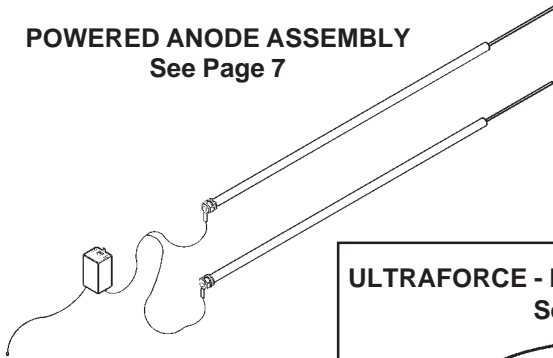

**COMMERCIAL WATER HEATER PARTS LIST**  
**Model SUF-130-300**  
**Model SUF-130-400**  
**Series 976/977**

**POWERED ANODE ASSEMBLY**  
See Page 7

**OPERATING CONTROL WIRING**  
See Page 3- 4

**BLOWER/BURNER ASSEMBLY**  
See Page 5