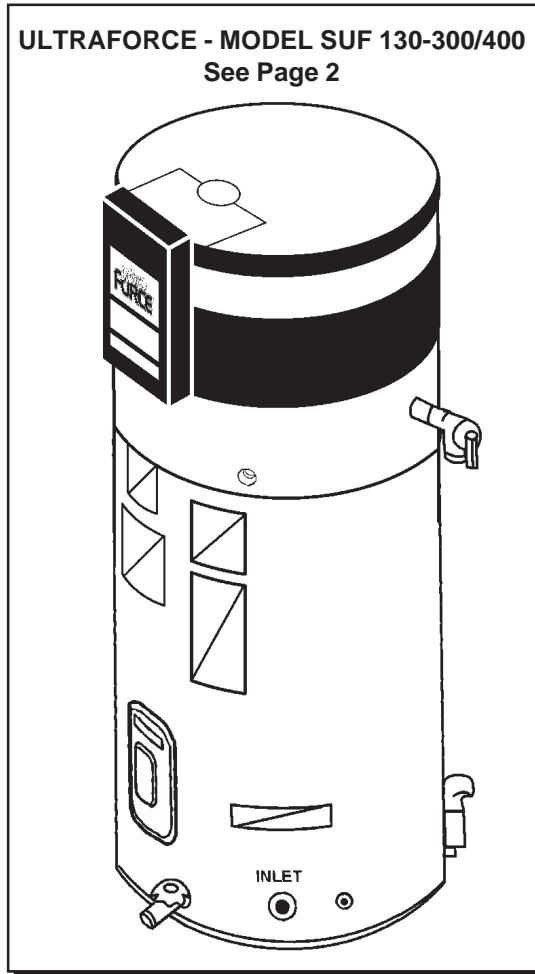

**COMMERCIAL WATER HEATER PARTS LIST**  
**Model SUF-130-300**  
**Model SUF-130-400**  
**Series 976/977**

**POWERED ANODE ASSEMBLY**  
See Page 7

**OPERATING CONTROL WIRING**  
See Page 3- 4

**BLOWER/BURNER ASSEMBLY**  
See Page 5

**ULTRAFORCE - MODEL SUF 130-300/400**  
See Page 2

**GAS VALVE**  
See Page 5

**CONTROL PANEL**  
See Page 3

**EXHAUST ELBOW, VENT KIT & BLOWER INTAKE PARTS**  
See Page 6