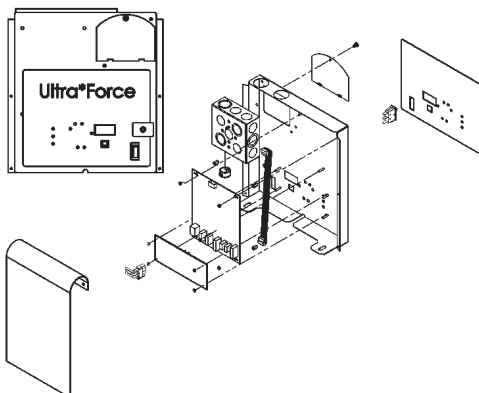

**COMMERCIAL WATER HEATER PARTS LIST**  
**Model SUF-130-300**  
**Model SUF-130-400**  
**Series 976/977**

**POWERED ANODE ASSEMBLY**  
See Page 7

**OPERATING CONTROL WIRING**  
See Page 3- 4

**BLOWER/BURNER ASSEMBLY**  
See Page 5

**ULTRAFORCE - MODEL SUF 130-300/400**  
See Page 2

**GAS VALVE**  
See Page 5

**CONTROL PANEL**  
See Page 3

**EXHAUST ELBOW, VENT KIT & BLOWER INTAKE PARTS**  
See Page 6