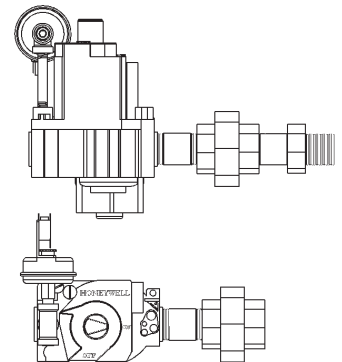

**COMMERCIAL WATER HEATER PARTS LIST**  
**Model SUF-130-300**  
**Model SUF-130-400**  
**Series 976/977**

**POWERED ANODE ASSEMBLY**  
See Page 7

**OPERATING CONTROL WIRING**  
See Page 3- 4

**BLOWER/BURNER ASSEMBLY**  
See Page 5

**ULTRAFORCE - MODEL SUF 130-300/400**  
See Page 2

**GAS VALVE**  
See Page 5

**CONTROL PANEL**  
See Page 3

**EXHAUST ELBOW, VENT KIT & BLOWER INTAKE PARTS**  
See Page 6

## ULTRA FORCE SUF-130-300/400- PARTS LIST

Item	Description	SUF 130-300 976/977	SUF 130-400 976/977
1	Cleanout Gasket .....	9004099015	9004099015
2	Cover, Cleanout .....	9004098005	9004098005
3	Temperature and Pressure Relief Valve ...	9005903205	9005903205