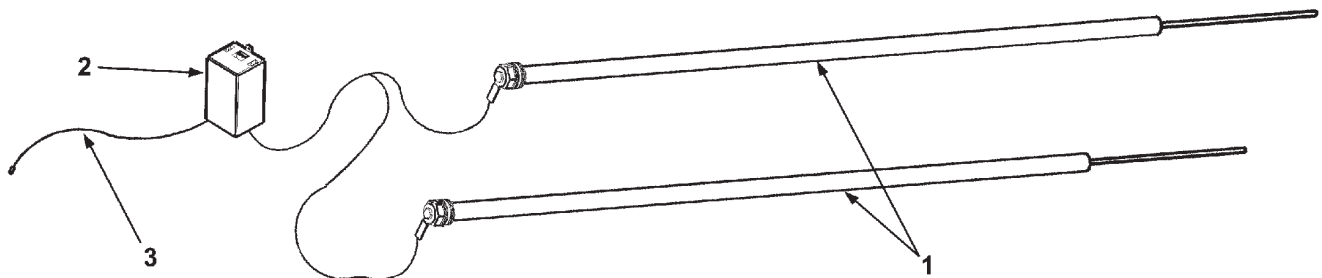

POWERED ANODE ASSEMBLY

Item	Description	SUF 130-300 976/977	SUF 130-400 976/977
1	Anode	194787	194787
2	Control Box	9004595205	9004595205
3	LED w. Lead Wire	194959	194959