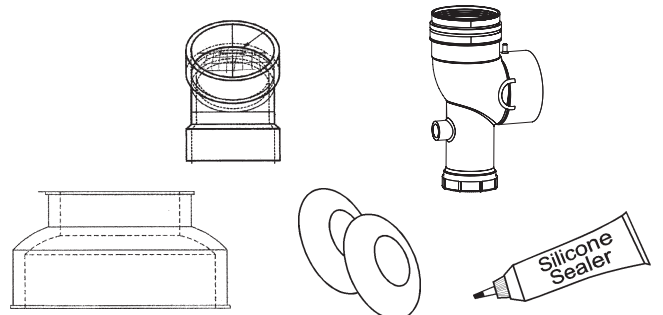

DISPLAY CONTROL ASSEMBLY
 See Page 2

SUF 60120(A) thru SUF 100250(A)
 See Page 2

INNER COVER CONTROL ASSEMBLY
 See Page 3

BLOWER/BURNER ASSEMBLY
 See Page 4

GAS VALVE(S)
 See Page 4

EXHAUST ELBOW ASSEMBLY - VENT KIT ASSEMBLY
 See Page 5 & 6

POWERED ANODE
 See Page 3

CLEANOUT ASSEMBLY / TEMPERATURE & PRESSURE VALVE

Item	Description	SUF 60120(A)	SUF 100150(A)	SUF 100199(A)	SUF 100250(A)
		200/201	200/201	200/201	200/201
1	Cleanout Gasket	9004099215	9004099215	9004099215	9004099215
2	Cleanout Plate	9005797205	9005797205	9005797205	9005797205
3	T & P Valve	9005899205	9005903205	9005903205	9005903205
4	Lower Temperature Probe	9006242015	9006242015	9006242015	9006242015
5	Thread Forming Screws	9004100215	9004100215	9004100215	9004100215
6	Drain Valve	9003906015	9003906015	9003906015	9003906015