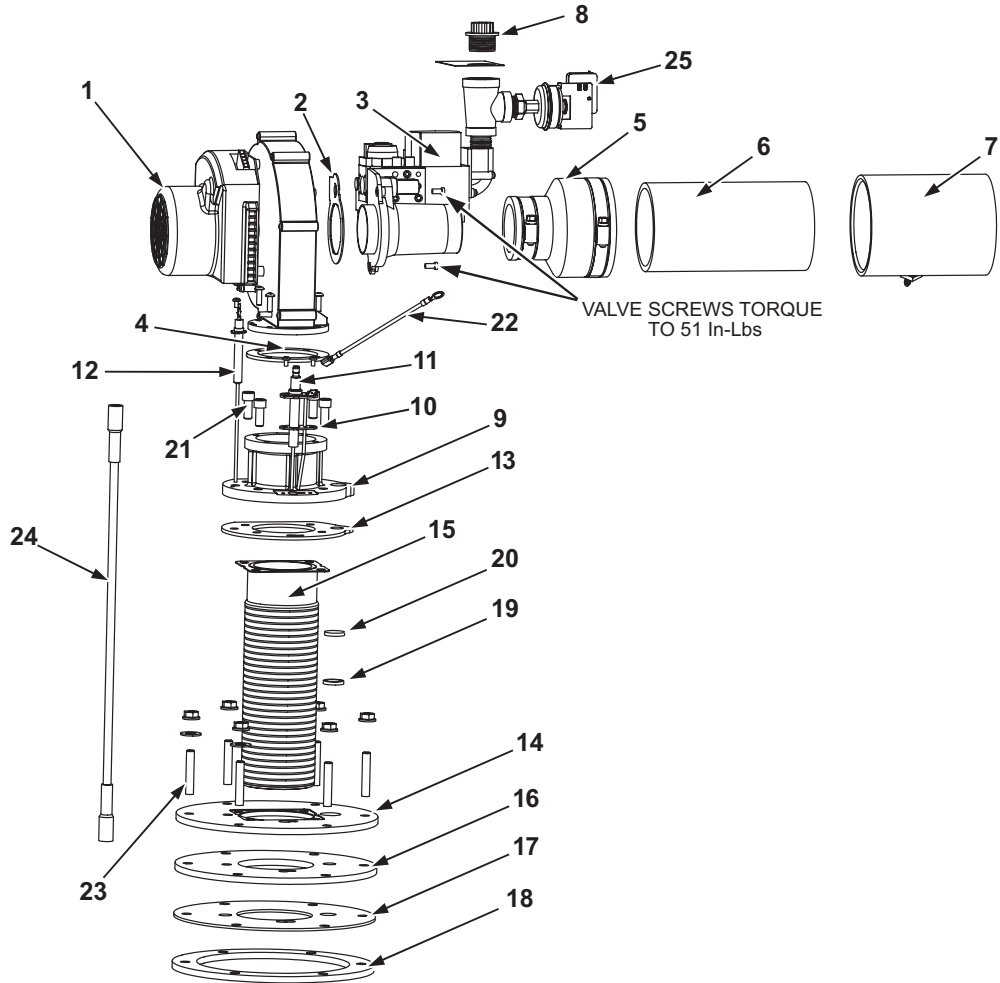

* Standard hardware items may be purchased locally.
** Supplied with Gas Valve/Venturi Assembly.
*** Supplied with Spark Rod