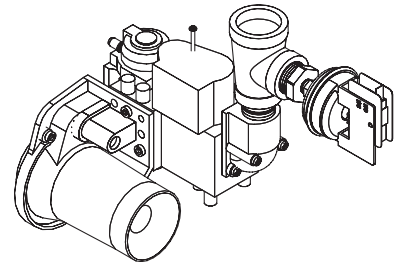

DISPLAY CONTROL ASSEMBLY
 See Page 2

SUF 60120(A) thru SUF 100250(A)
 See Page 2

INNER COVER CONTROL ASSEMBLY
 See Page 3

BLOWER/BURNER ASSEMBLY
 See Page 4

GAS VALVE(S)
 See Page 4

EXHAUST ELBOW ASSEMBLY - VENT KIT ASSEMBLY
 See Page 5 & 6

POWERED ANODE
 See Page 3

CLEANOUT ASSEMBLY / TEMPERATURE & PRESSURE VALVE

Item	Description	SUF 60120(A)	SUF 100150(A)	SUF 100199(A)	SUF 100250(A)
		200/201	200/201	200/201	200/201
1	Cleanout Gasket	9004099215	9004099215	9004099215	9004099215
2	Cleanout Plate	9005797205	9005797205	9005797205	9005797205
3	T & P Valve	9005899205	9005903205	9005903205	9005903205
4	Lower Temperature Probe	9006242015	9006242015	9006242015	9006242015
5	Thread Forming Screws	9004100215	9004100215	9004100215	9004100215
6	Drain Valve	9003906015	9003906015	9003906015	9003906015