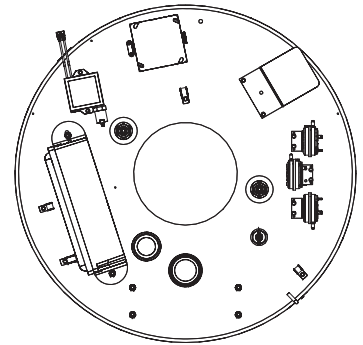

DISPLAY CONTROL ASSEMBLY
 See Page 2

SUF 60120(A) thru SUF 100250(A)
 See Page 2

INNER COVER CONTROL ASSEMBLY
 See Page 3

BLOWER/BURNER ASSEMBLY
 See Page 4

GAS VALVE(S)
 See Page 4

EXHAUST ELBOW ASSEMBLY - VENT KIT ASSEMBLY
 See Page 5 & 6

POWERED ANODE
 See Page 3

CLEANOUT ASSEMBLY / TEMPERATURE & PRESSURE VALVE

Item	Description	SUF 60120(A)	SUF 100150(A)	SUF 100199(A)	SUF 100250(A)
		200/201	200/201	200/201	200/201
1	Cleanout Gasket	9004099215	9004099215	9004099215	9004099215
2	Cleanout Plate	9005797205	9005797205	9005797205	9005797205
3	T & P Valve	9005899205	9005903205	9005903205	9005903205
4	Lower Temperature Probe	9006242015	9006242015	9006242015	9006242015
5	Thread Forming Screws	9004100215	9004100215	9004100215	9004100215
6	Drain Valve	9003906015	9003906015	9003906015	9003906015