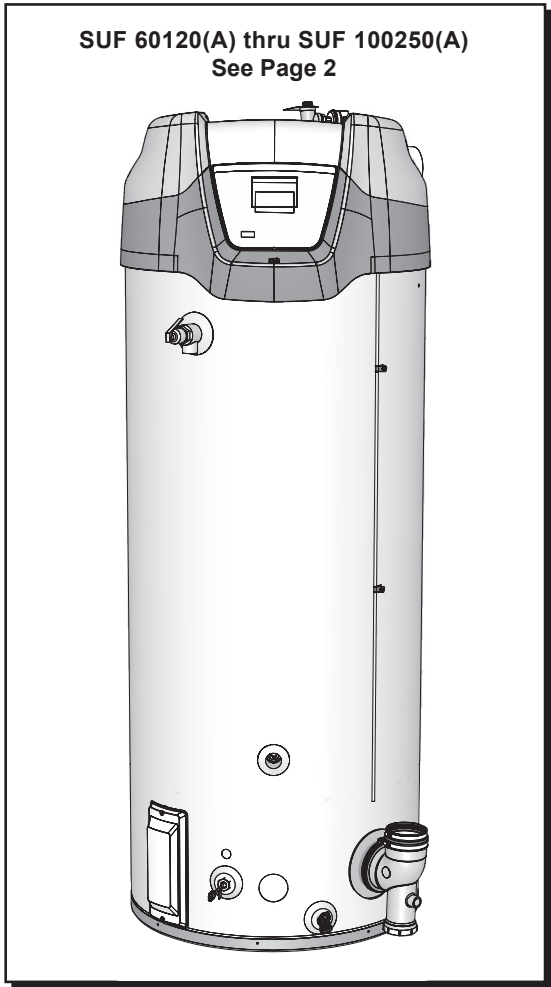

DISPLAY CONTROL ASSEMBLY
 See Page 2

SUF 60120(A) thru SUF 100250(A)
 See Page 2

INNER COVER CONTROL ASSEMBLY
 See Page 3

BLOWER/BURNER ASSEMBLY
 See Page 4

GAS VALVE(S)
 See Page 4

EXHAUST ELBOW ASSEMBLY - VENT KIT ASSEMBLY
 See Page 5 & 6

POWERED ANODE
 See Page 3

CLEANOUT ASSEMBLY / TEMPERATURE & PRESSURE VALVE

Item	Description	SUF 60120(A)	SUF 100150(A)	SUF 100199(A)	SUF 100250(A)
		200/201	200/201	200/201	200/201
1	Cleanout Gasket	9004099215	9004099215	9004099215	9004099215
2	Cleanout Plate	9005797205	9005797205	9005797205	9005797205
3	T & P Valve	9005899205	9005903205	9005903205	9005903205
4	Lower Temperature Probe	9006242015	9006242015	9006242015	9006242015
5	Thread Forming Screws	9004100215	9004100215	9004100215	9004100215
6	Drain Valve	9003906015	9003906015	9003906015	9003906015

INNER COVER CONTROL ASSEMBLY - MODELS SUF 60120(A) & SUF 100150(A)

Item	Description	SUF 60120(A) 200/201	SUF 100150(A) 200/201
1.....	CCB Board-Programmed	9008907015.....	9008907015
2.....	Power Supply Board	9008872005.....	9008872005
3.....	Transformer	9008874005.....	9008874005
4.....	Switch-Blocked Outlet.....	9008905015.....	9008905015
5.....	Switch-Blocked Inlet	9008860015.....	9008860015
6.....	Switch-Blower Prover	9008861015.....	9008904015
7.....	Upper Temperature Probe.....	9008906015.....	9008906015
8.....	Ignition Transformer	9008875005.....	9008875005
9.....	Junction Box Assembly.....	325118-000	325118-000
10.....	Powered Anode-Short.....	N/A.....	9006247005
11.....	Powered Anode-Long	9006559005.....	9006246005