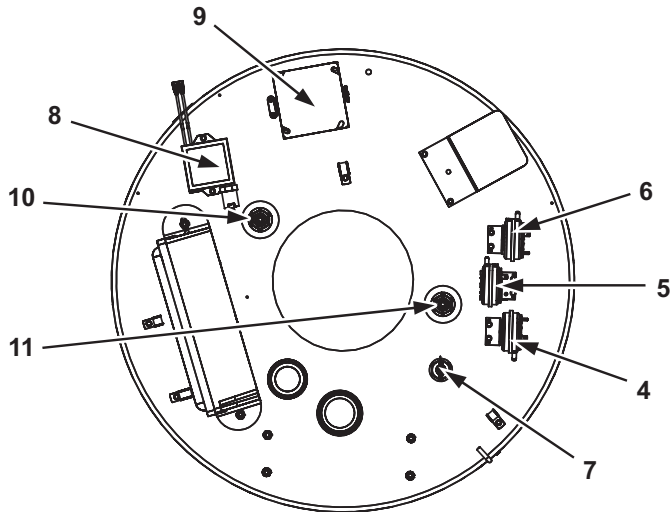

INNER COVER CONTROL ASSEMBLY - MODELS SUF 100199(A) & SUF100250(A)

Item	Description	SUF 100199(A) 200/201	SUF 100250(A) 200/201
1.....	CCB Board-Programmed	9008907015	9008907015
2.....	Power Supply Board	9008872005	9008872005
3.....	Transformer	9008874005	9008874005
4.....	Switch-Blocked Outlet.....	9008905015	9008905015
5.....	Switch-Blocked Inlet	9008860015	9008860015
6.....	Switch-Blower Prover	9008904015	9008904015
7.....	Upper Temperature Probe.....	9008906015	9008906015
8.....	Ignition Transformer	9008875005	9008875005
9.....	Junction Box Assembly.....	325118-000.....	325118-000
10.....	Powered Anode-Short.....	9006247005.....	9006247005
11.....	Powered Anode-Long	9006246005.....	9006246005

Standard hardware items may be purchased locally.