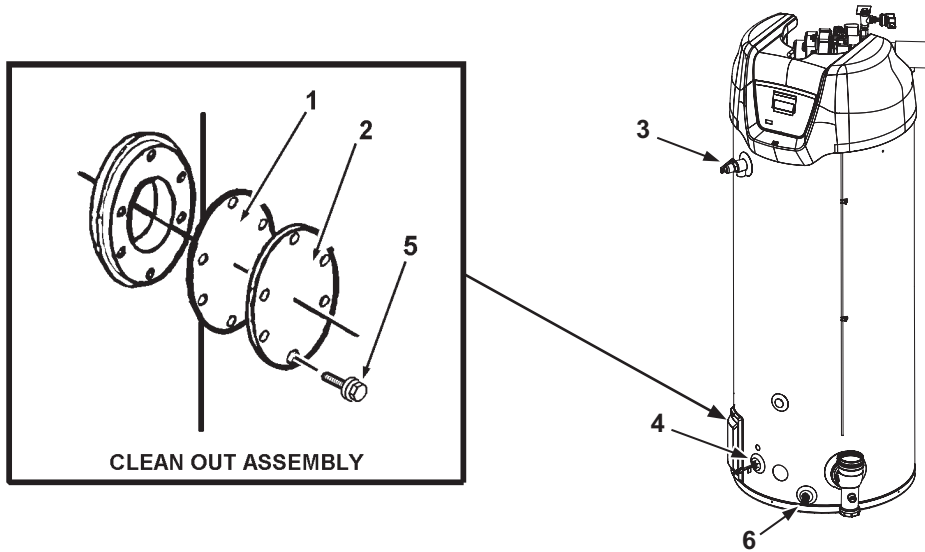

CLEANOUT ASSEMBLY / TEMPERATURE & PRESSURE VALVE

Item	Description	SUF 60120(A)	SUF 100150(A)	SUF 100199(A)	SUF 100250(A)
		200/201	200/201	200/201	200/201
1	Cleanout Gasket	9004099215	9004099215	9004099215	9004099215 .....
2	Cleanout Plate	9005797205	9005797205	9005797205	9005797205 .....
3	T & P Valve	9005899205	9005903205	9005903205	9005903205 .....
4	Lower Temperature Probe	9006242015	9006242015	9006242015	9006242015 .....
5	Thread Forming Screws	9004100215	9004100215	9004100215	9004100215 .....
6	Drain Valve	9003906015	9003906015	9003906015	9003906015 .....

Standard hardware items may be purchased locally.