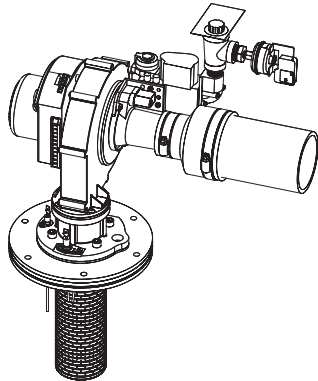

DISPLAY CONTROL ASSEMBLY
 See Page 2

SUF 60120(A) thru SUF 100250(A)
 See Page 2

INNER COVER CONTROL ASSEMBLY
 See Page 3

BLOWER/BURNER ASSEMBLY
 See Page 4

GAS VALVE(S)
 See Page 4

EXHAUST ELBOW ASSEMBLY - VENT KIT ASSEMBLY
 See Page 5 & 6

POWERED ANODE
 See Page 3

CLEANOUT ASSEMBLY / TEMPERATURE & PRESSURE VALVE

Item	Description	SUF 60120(A)	SUF 100150(A)	SUF 100199(A)	SUF 100250(A)
		200/201	200/201	200/201	200/201
1	Cleanout Gasket	9004099215	9004099215	9004099215	9004099215
2	Cleanout Plate	9005797205	9005797205	9005797205	9005797205
3	T & P Valve	9005899205	9005903205	9005903205	9005903205
4	Lower Temperature Probe	9006242015	9006242015	9006242015	9006242015
5	Thread Forming Screws	9004100215	9004100215	9004100215	9004100215
6	Drain Valve	9003906015	9003906015	9003906015	9003906015