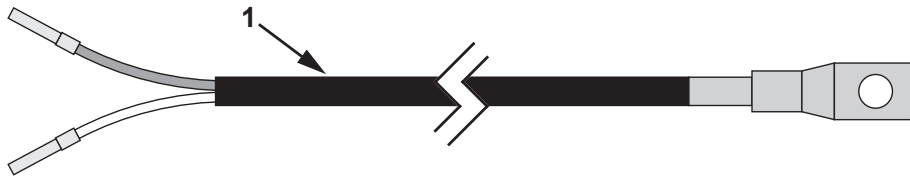

NOTE: TEMPERATURE SENSOR
USED BY FIELD SUPPLIED
SOLAR SYSTEM CONTROLLER