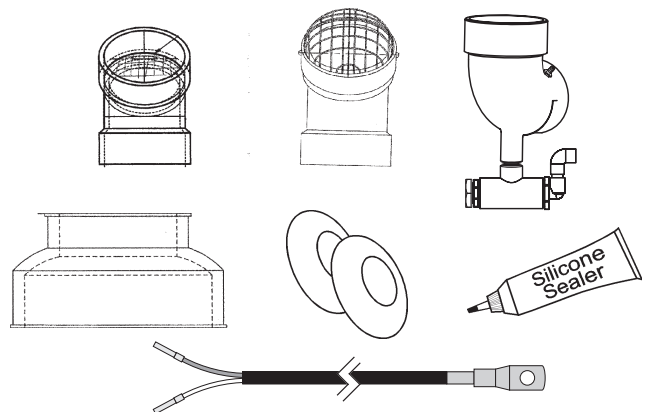

DISPLAY CONTROL ASSEMBLY
See Page 2

STATE FORCE SOLAR SSF & SSX (100-120)
See Page 2

INNER COVER CONTROL ASSEMBLY
See Page 3

BLOWER/BURNER ASSEMBLY
See Page 4

GAS VALVE(S)
See Page 5

POWERED ANODE
See Page 6

EXHAUST ELBOW ASSEMBLY - VENT KIT ASSEMBLY
SOLAR TANK TEMP SENSOR See Page 6 & 7

State Water Heater Parts Fulfillment • Phone: 1-800-821-2017 • www.statewaterheaters.com

SSF & SSX (100-120) SOLAR CLEANOUT ASSEMBLY / TEMPERATURE & PRESSURE VALVE

ITEM	DESCRIPTION	SSF 100-120 100/101	SSX 100-120 100/101
1	Cleanout Gasket	9004099015	9004099015
2	Cleanout Plate	9004098005	9004098005
3	T & P Valve	9005899205	9005899205
4	Lower Temperature Probe	9006242015	9006242015
5	Thread Forming Screws	9004100215	9004100215