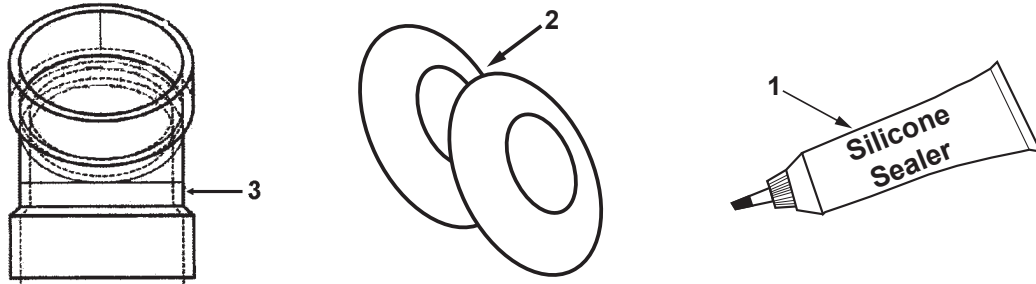

OPTIONAL VENT KIT ASSEMBLY FOR 4" VENTING

ITEM	DESCRIPTION	SSF 100-120 / SSX 100-120	SSF 100-120 / SSX 100-120
		100/101 US	100/101 CANADA
1	Silicone	9006311005	9006339005
2	Wall Plate		
3	4" ULC S636 45 Degree Elbow		

SOLAR SYSTEM CONTROL TANK TEMPERATURE SENSOR

ITEM	DESCRIPTION	SSF 100-120 / SSX 100-120 100/101
1	Tank Temperature Sensor 8.2' - FKP9	9008215005