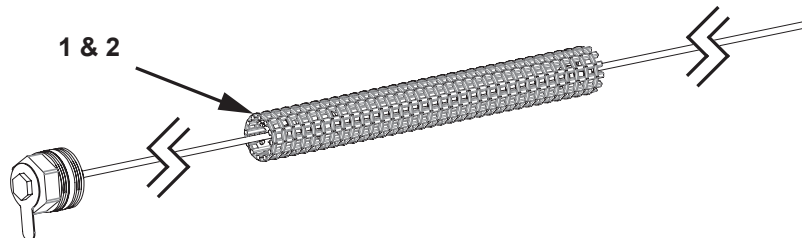

POWERED ANODE ASSEMBLY - MODELS SSF 100-120 / SSX 100-120

ITEM	DESCRIPTION	SSF 100-120 / SSX 100-120 100/101
1	Powered Anode Long	9006246005
2	Powered Anode Short	9006247005