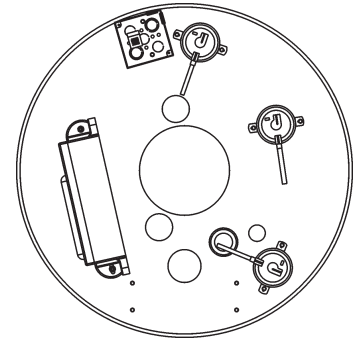

DISPLAY CONTROL ASSEMBLY
See Page 2

STATE FORCE SOLAR SSF & SSX (100-120)
See Page 2

INNER COVER CONTROL ASSEMBLY
See Page 3

BLOWER/BURNER ASSEMBLY
See Page 4

GAS VALVE(S)
See Page 5

POWERED ANODE
See Page 6

ITEM	DESCRIPTION	SSF 100-120 100/101	SSX 100-120 100/101
1	Cleanout Gasket	9004099015	9004099015
2	Cleanout Plate	9004098005	9004098005
3	T & P Valve	9005899205	9005899205
4	Lower Temperature Probe	9006242015	9006242015
5	Thread Forming Screws	9004100215	9004100215