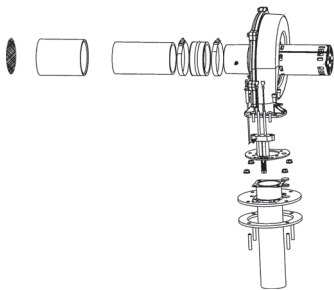

DISPLAY CONTROL ASSEMBLY
See Page 2

STATE FORCE SOLAR SSF & SSX (100-120)
See Page 2

INNER COVER CONTROL ASSEMBLY
See Page 3

BLOWER/BURNER ASSEMBLY
See Page 4

GAS VALVE(S)
See Page 5

POWERED ANODE
See Page 6