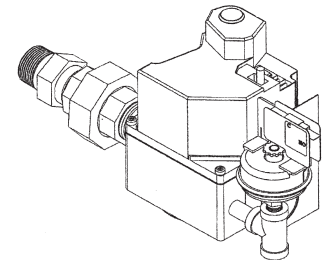

DISPLAY CONTROL ASSEMBLY
See Page 2

STATE FORCE SOLAR SSF & SSX (100-120)
See Page 2

INNER COVER CONTROL ASSEMBLY
See Page 3

BLOWER/BURNER ASSEMBLY
See Page 4

GAS VALVE(S)
See Page 5

POWERED ANODE
See Page 6

EXHAUST ELBOW ASSEMBLY - VENT KIT ASSEMBLY
SOLAR TANK TEMP SENSOR See Page 6 & 7

State Water Heater Parts Fulfillment • Phone: 1-800-821-2017 • www.statewaterheaters.com

SSF & SSX (100-120) SOLAR CLEANOUT ASSEMBLY / TEMPERATURE & PRESSURE VALVE