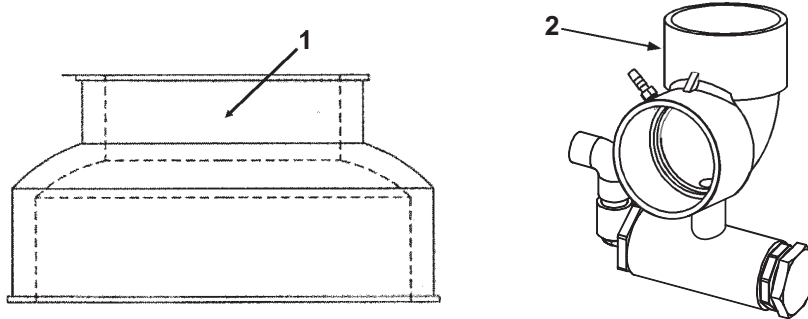

EXHAUST CONNECTOR ASSEMBLY - MODELS SSF 100-120 / SSX 100-120

ITEM	DESCRIPTION	SSF 100-120 / SSX 100-120 100/101
1	Exhaust Connector	9006157205
2	Exhaust Elbow Assembly	9007245005
*2	Exhaust Elbow Assembly (Canada)	9006332005

*Effective July 1, 2008