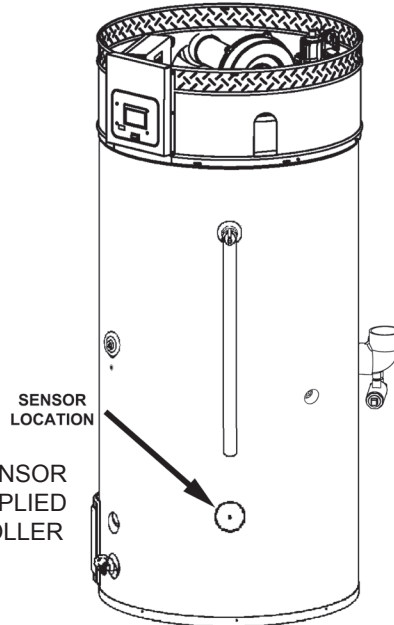

NOTE: TEMPERATURE SENSOR
USED BY FIELD SUPPLIED
SOLAR SYSTEM CONTROLLER