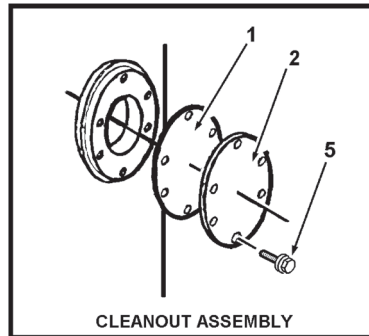

SSF & SSX (100-120) SOLAR CLEANOUT ASSEMBLY / TEMPERATURE & PRESSURE VALVE

ITEM	DESCRIPTION	SSF 100-120 100/101	SSX 100-120 100/101
1	Cleanout Gasket	9004099015	9004099015
2	Cleanout Plate	9004098005	9004098005
3	T & P Valve	9005899205	9005899205
4	Lower Temperature Probe	9006242015	9006242015
5	Thread Forming Screws	9004100215	9004100215

Standard hardware items may be purchased locally.