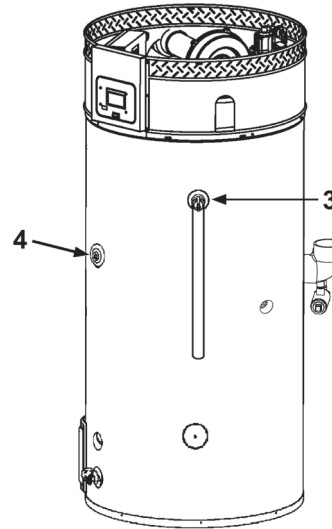

SSF & SSX (100-120) SOLAR CLEANOUT ASSEMBLY / TEMPERATURE & PRESSURE VALVE

ITEM	DESCRIPTION	SSF 100-120 100/101	SSX 100-120 100/101
1	Cleanout Gasket	9004099015	9004099015
2	Cleanout Plate	9004098005	9004098005
3	T & P Valve	9005899205	9005899205
4	Lower Temperature Probe	9006242015	9006242015
5	Thread Forming Screws	9004100215	9004100215

Standard hardware items may be purchased locally.