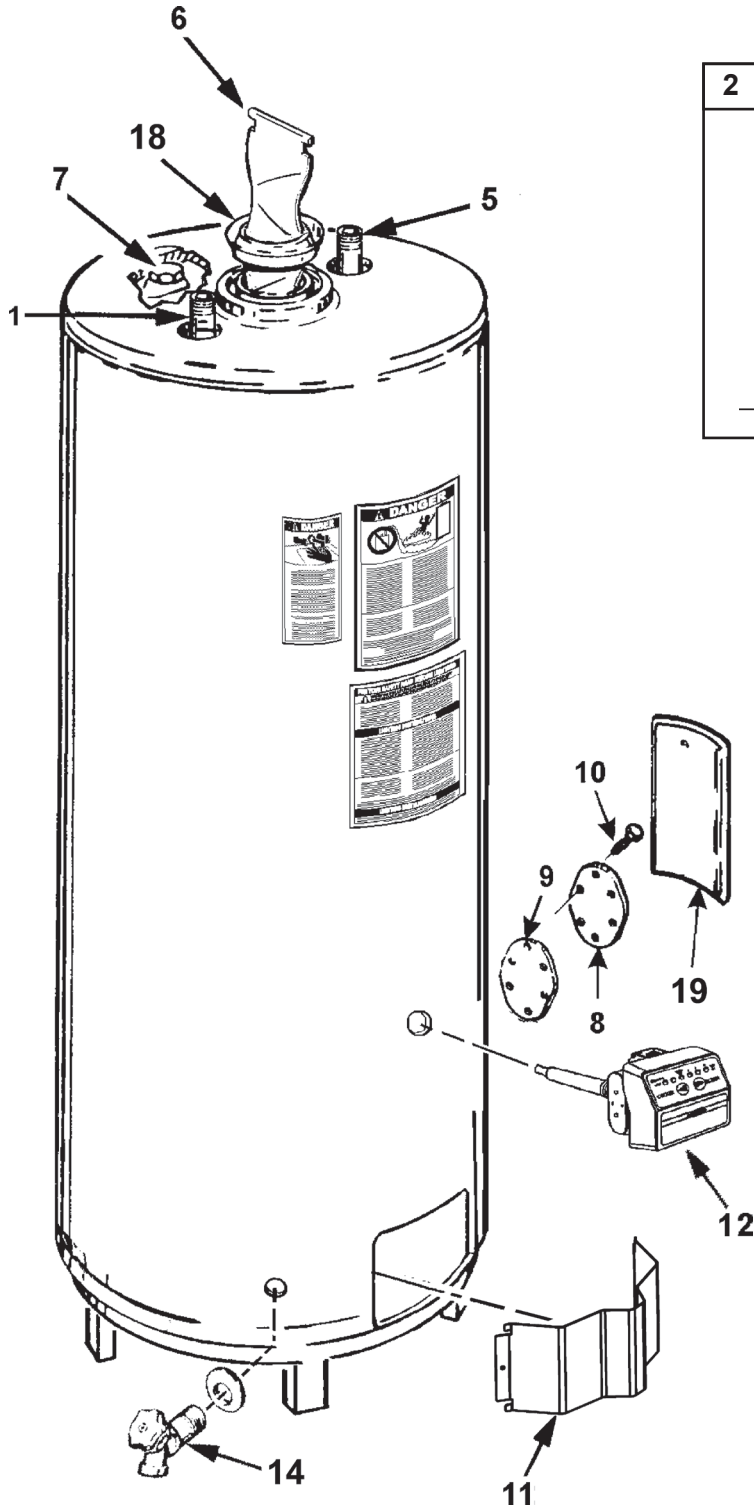

Item	Qty.	Parts Description	
1	1	Pipe Nipple	9003743015
2	1	Burner	9008496005
*3	1	Igniter/Flame Sensor	9007168015
4	1	Blower Assembly	9004565105
5	1	Inlet Tube	9004095005
6	1	Flue Baffle Assembly	9004031005
7	1	Anode Rod	9003892005
8	4	Cleanout Cover	9005797205
9	1	Cleanout Gasket	9004099215
10	1	Cleanout Screw	.043760-001
11	1	Outer Door	NA
12	1	Thermostat	9004102205
13	1	T & P Relief Valve	9000728015
14	1	Drain Valve	9001870015
15	1	6 Conductor Cable	9005725015
*16	1	Burner Manifold	9008499005
17	1	Blower Gasket	9006177215
18	1	Flue Restrictor	9003524005
19	1	Front Cover	9003900005