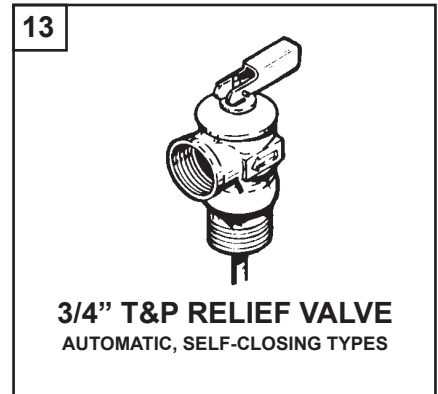

Item	Qty.	Parts Description	
1	1	Pipe Nipple	9003743015
2	1	Burner	9008496005
*3	1	Igniter/Flame Sensor	9007168015
4	1	Blower Assembly	9004565105
5	1	Inlet Tube	9004095005
6	1	Flue Baffle Assembly	9004031005
7	1	Anode Rod	9003892005
8	4	Cleanout Cover	9005797205
9	1	Cleanout Gasket	9004099215
10	1	Cleanout Screw	.043760-001
11	1	Outer Door	NA
12	1	Thermostat	9004102205
13	1	T & P Relief Valve	9000728015
14	1	Drain Valve	9001870015
15	1	6 Conductor Cable	9005725015
*16	1	Burner Manifold	9008499005
17	1	Blower Gasket	9006177215
18	1	Flue Restrictor	9003524005
19	1	Front Cover	9003900005