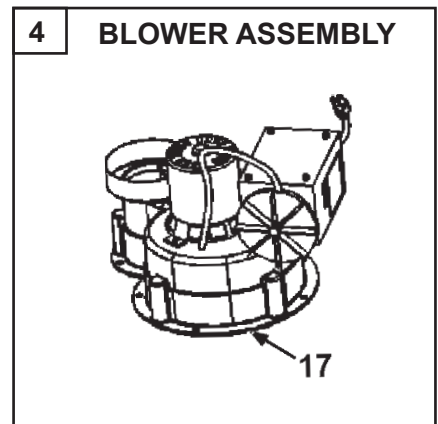

Item	Qty.	Parts Description	
1	1	Pipe Nipple	9003743015
2	1	Burner	9008496005
*3	1	Igniter/Flame Sensor	9007168015
4	1	Blower Assembly	9004565105
5	1	Inlet Tube	9004095005
6	1	Flue Baffle Assembly	9004031005
7	1	Anode Rod	9003892005
8	4	Cleanout Cover	9005797205
9	1	Cleanout Gasket	9004099215
10	1	Cleanout Screw	.043760-001
11	1	Outer Door	NA
12	1	Thermostat	9004102205
13	1	T & P Relief Valve	9000728015
14	1	Drain Valve	9001870015
15	1	6 Conductor Cable	9005725015
*16	1	Burner Manifold	9008499005
17	1	Blower Gasket	9006177215
18	1	Flue Restrictor	9003524005
19	1	Front Cover	9003900005