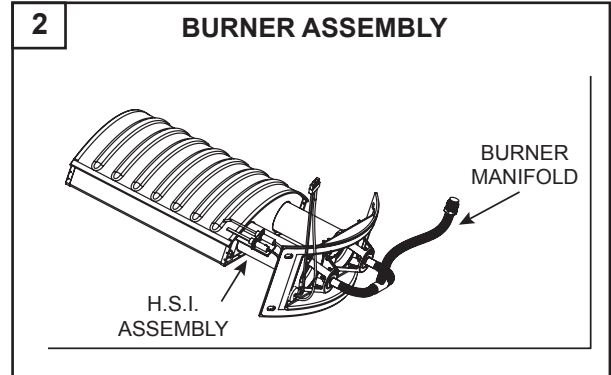

Item	Qty.	Parts Description	
1	1	Pipe Nipple	9003743015
2	1	Burner	9008496005
*3	1	Igniter/Flame Sensor	9007168015
4	1	Blower Assembly	9004565105
5	1	Inlet Tube	9004095005
6	1	Flue Baffle Assembly	9004031005
7	1	Anode Rod	9003892005
8	4	Cleanout Cover	9005797205
9	1	Cleanout Gasket	9004099215
10	1	Cleanout Screw	.043760-001
11	1	Outer Door	NA
12	1	Thermostat	9004102205
13	1	T & P Relief Valve	9000728015
14	1	Drain Valve	9001870015
15	1	6 Conductor Cable	9005725015
*16	1	Burner Manifold	9008499005
17	1	Blower Gasket	9006177215
18	1	Flue Restrictor	9003524005
19	1	Front Cover	9003900005