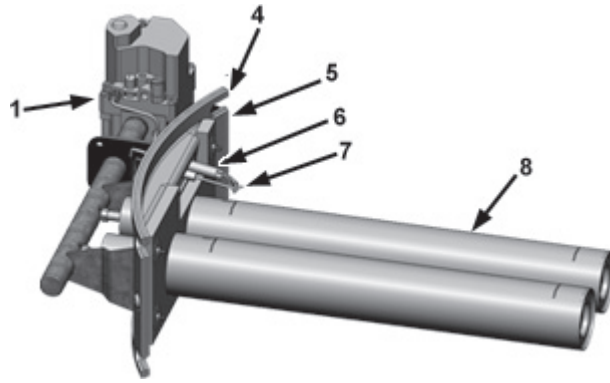

2-BURNER ASSEMBLY
(for Input of 199 KBtu/H or less)