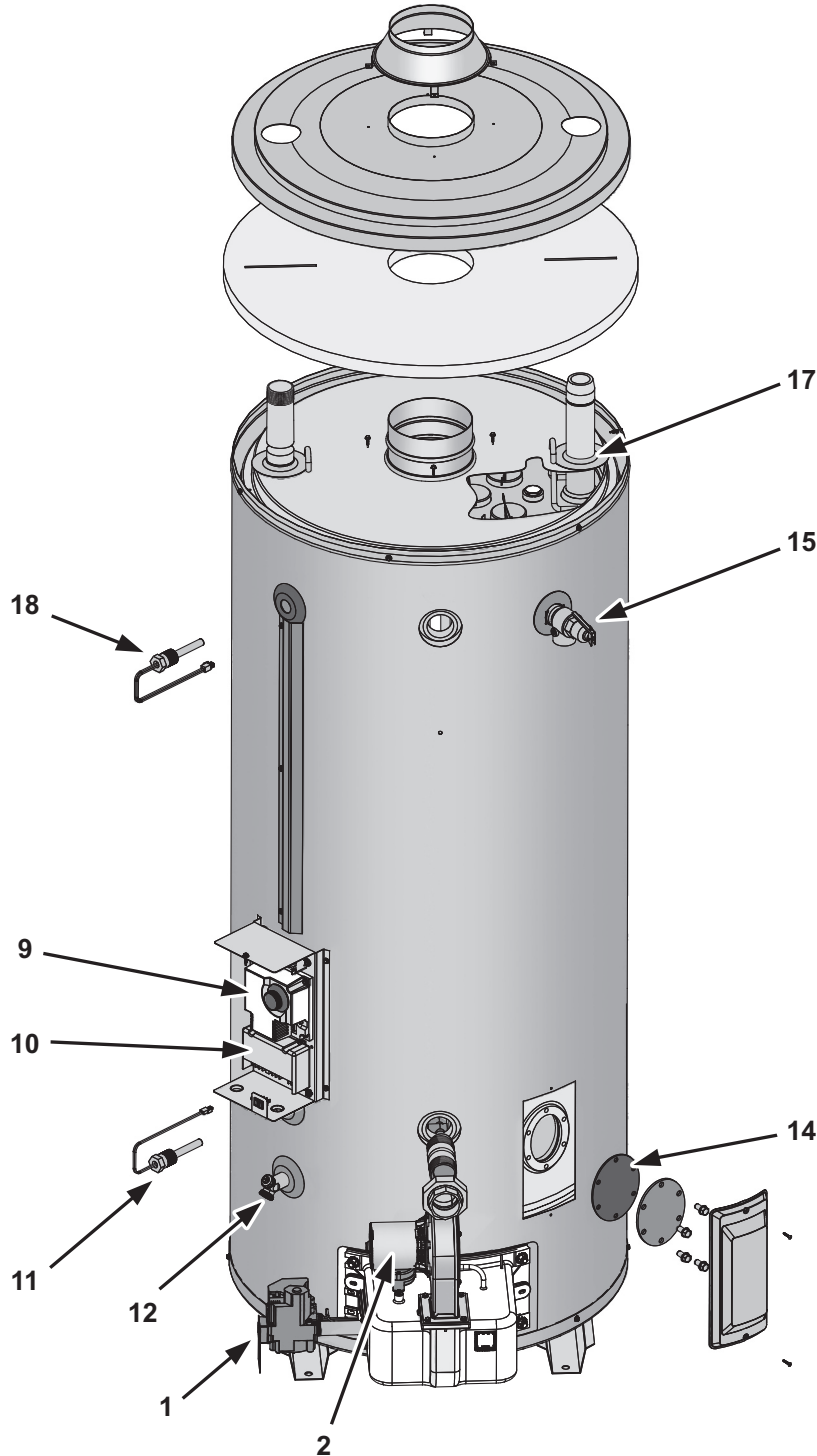

State Water Heater Parts Fulfillment • 1-800-433-2545 • www.statewaterheaters.com