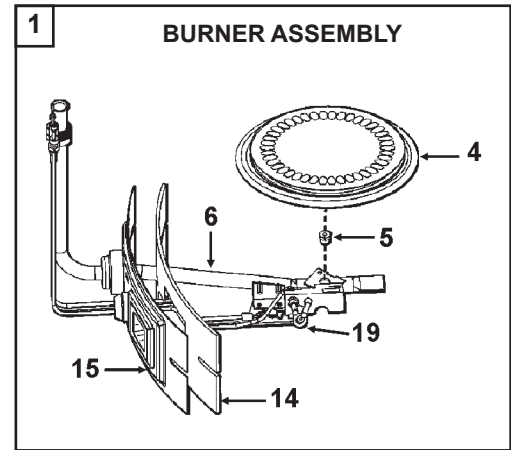

Item	Description	
1.....	Air Intake Screen.....	9003406
2.....	Anode Rod.....	9003892
3.....	Burner Assembly - Natural Gas.....	9006345
3.....	Burner Assembly - Propane Gas.....	9006406
4.....	Burner Head w/Door Insulation - Natural Gas.....	9006076
4.....	Burner Head w/Door Insulation - Propane Gas.....	9003633
5.....	Burner Orifice w/Door Insulation - Natural Gas.....	9002978
5.....	Burner Orifice w/Door Insulation - Propane Gas.....	9006429
6.....	Burner Tube w/Rubber Boot & Door Insulation - Natural Gas.....	9006346
6.....	Burner Tube w/Rubber Boot & Door Insulation - Propane Gas.....	9006408
7.....	DraftHood.....	9004010
8.....	Drain Valve - Brass.....	9001870
8.....	Drain Valve - Plastic.....	9000058
9.....	Flue Baffle Assembly.....	9006347
10.....	Flue Restrictor.....	9003524
11.....	Gas Control Valve - Natural Gas.....	9000249
11.....	Gas Control Valve - Propane Gas.....	9002123
12.....	Heat Trap Assembly.....	9003719
13.....	Inlet Tube Assembly - Diffuser.....	9006409
13.....	Inlet Tube Assembly - Turbo.....	9003637
14.....	Inner Door Gasket.....	700681
15.....	Inner Door w/Door Insulation.....	9006318
16*	Instruction Manual.....	184165-003
17.....	Outer Door.....	9003545
18.....	Piezo Igniter Assembly.....	9003410
19.....	Pilot Assembly w/Grommet & Door Insulation - Natural Gas.....	9003542
19.....	Pilot Assembly w/Grommet & Door Insulation - Propane Gas.....	9003455
20*	Pipe Insulation.....	9002445
21.....	Secondary Anode w/Heat Trap - Aluminum (optional).....	9004257
21.....	Secondary Anode w/Heat Trap - Magnesium (optional).....	9003938
22*	Temperature-Pressure Relief Valve Insulation.....	9003716
23.....	Temperature-Pressure Relief Valve.....	9000071
24.....	Thermostat Shield (optional).....	9003696
25.....	ViewPort Assembly.....	9003414
26.....	20" Dia. Aluminum Drain Pan w/Side Drain (optional).....	23912-A
26.....	22" Dia. Aluminum Drain Pan w/Side Drain (optional).....	23913-A
26.....	28" Dia. Aluminum Drain Pan w/Side Drain (optional).....	23914-A