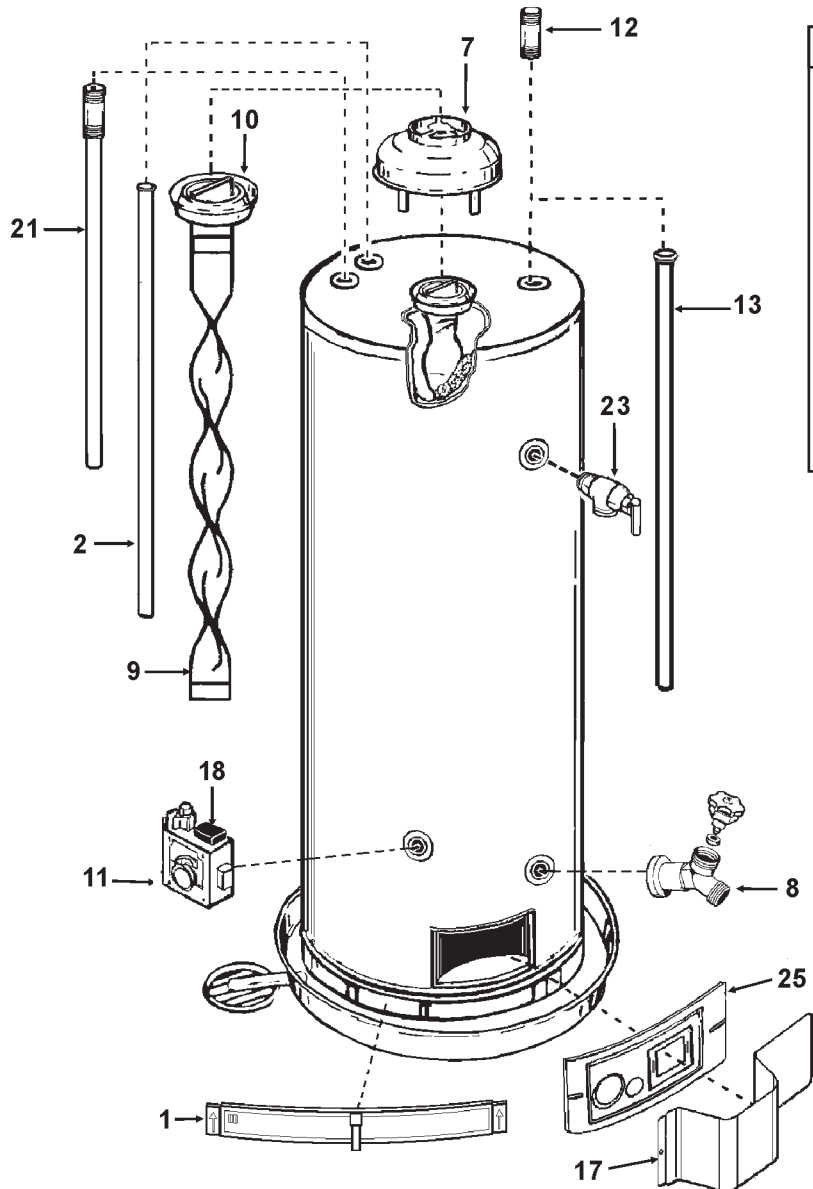

Item	Description	
1.....	Air Intake Screen.....	9003406
2.....	Anode Rod.....	9003892
3.....	Burner Assembly - Natural Gas.....	9006345
3.....	Burner Assembly - Propane Gas.....	9006406
4.....	Burner Head w/Door Insulation - Natural Gas.....	9006076
4.....	Burner Head w/Door Insulation - Propane Gas.....	9003633
5.....	Burner Orifice w/Door Insulation - Natural Gas.....	9002978
5.....	Burner Orifice w/Door Insulation - Propane Gas.....	9006429
6.....	Burner Tube w/Rubber Boot & Door Insulation - Natural Gas.....	9006346
6.....	Burner Tube w/Rubber Boot & Door Insulation - Propane Gas.....	9006408
7.....	DraftHood.....	9004010
8.....	Drain Valve - Brass.....	9001870
8.....	Drain Valve - Plastic.....	9000058
9.....	Flue Baffle Assembly.....	9006347
10.....	Flue Restrictor.....	9003524
11.....	Gas Control Valve - Natural Gas.....	9000249
11.....	Gas Control Valve - Propane Gas.....	9002123
12.....	Heat Trap Assembly.....	9003719
13.....	Inlet Tube Assembly - Diffuser.....	9006409
13.....	Inlet Tube Assembly - Turbo.....	9003637
14.....	Inner Door Gasket.....	700681
15.....	Inner Door w/Door Insulation.....	9006318
16*	Instruction Manual.....	184165-003
17.....	Outer Door.....	9003545
18.....	Piezo Igniter Assembly.....	9003410
19.....	Pilot Assembly w/Grommet & Door Insulation - Natural Gas.....	9003542
19.....	Pilot Assembly w/Grommet & Door Insulation - Propane Gas.....	9003455
20*	Pipe Insulation.....	9002445
21.....	Secondary Anode w/Heat Trap - Aluminum (optional).....	9004257
21.....	Secondary Anode w/Heat Trap - Magnesium (optional).....	9003938
22*	Temperature-Pressure Relief Valve Insulation.....	9003716
23.....	Temperature-Pressure Relief Valve.....	9000071
24.....	Thermostat Shield (optional).....	9003696
25.....	ViewPort Assembly.....	9003414
26.....	20" Dia. Aluminum Drain Pan w/Side Drain (optional).....	23912-A
26.....	22" Dia. Aluminum Drain Pan w/Side Drain (optional).....	23913-A
26.....	28" Dia. Aluminum Drain Pan w/Side Drain (optional).....	23914-A