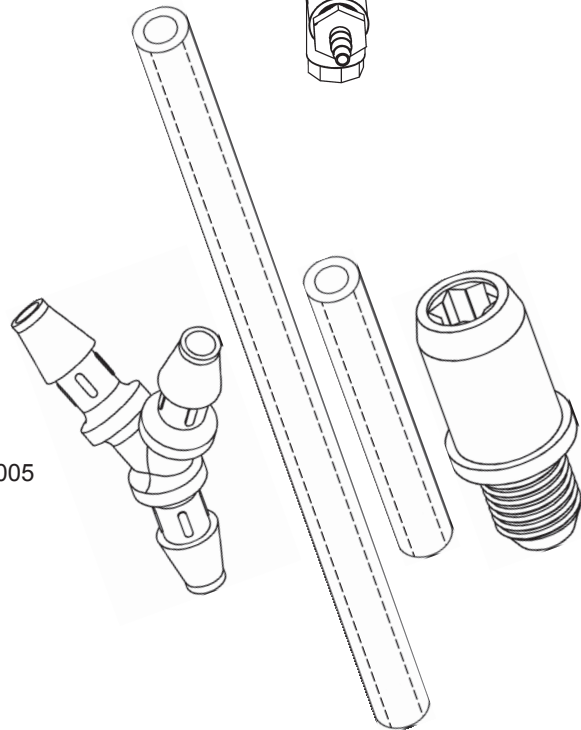

- Pressure Reference Kit 9008095005