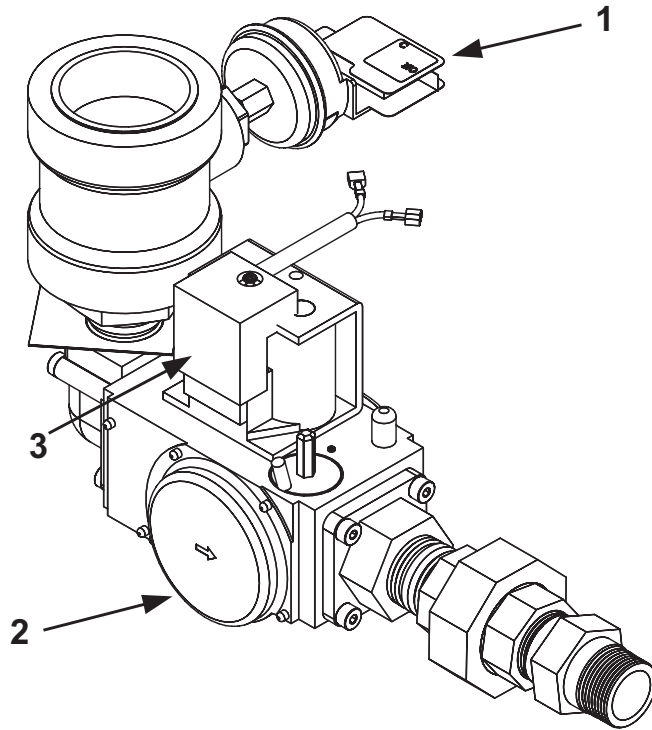

GAS VALVE ASSEMBLY

Item	Description	SUFL 220300(A) 300/301	SUFL 220400(A) 300/301	SUFL 220500(A) 300/301
1	Switch, Low Gas Pressure , Natural Gas	100111033	100111033	100111033 .....
	LP Gas.....	100111032	100111032	100111032 .....
2	Valve, Gas Natural & LP	100187876	100187876	100187876 .....
3	Rectifier Plug Assembly.....	100070208	100070208	100070208 .....