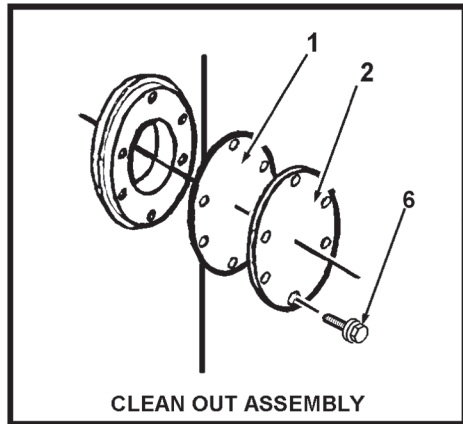

CLEANOUT ASSEMBLY/T&P/DRAIN VALVE PARTS

Item	Description	SUFL 220300(A) 300/301	SUFL 220400(A) 300/301	SUFL 220500(A) 300/301
1.....	Cleanout Gasket.....	100109686	100109686	100109686
2.....	Cover, Cleanout.....	100110656	100110656	100110656
3.....	Temperature and Pressure Relief Valve.....	100111596	100111596	100111596
4.....	Drain Valve.....	100263911	100263911	100263911
5.....	Lower Temperature Probe.....	100303509	100303509	100303509
6.....	Thread Forming Screws.....	100109688	100109688	100109688

DISPLAY CONTROL ASSEMBLY

Item	Description	SUFL 220300(A) 300/301	SUFL 220400(A) 300/301	SUFL 220500(A) 300/301
1.....	Display Cover.....			
2.....	Enable/Disable Switch.....	100096025	100096025	100096025
3.....	Switch Wire Harness.....			
4.....	User Interface Module - UIM.....	100271881	100271881	100271881
5.....	UIM COMM Cable (not shown).....