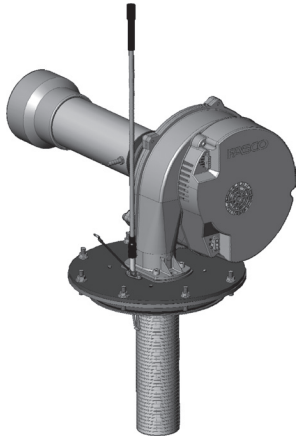

State Water Heater Parts Fulfillment  
 125 Southeast Parkway • Franklin, TN 37068  
 www.statewaterheaters.com • 1-800-821-2017

**COMMERCIAL GAS SERVICE PARTS LIST**

**MODELS:**  
 SUFL 220300(A)  
 SUFL 220400(A)  
 SUFL 220500(A)  
**Series:**  
 300/301

SUFL 220300(A) thru SUFL 220500(A)  
 See Page 2

**BLOWER/BURNER ASSEMBLY**  
 See Page 5

**DISPLAY CONTROL ASSEMBLY**  
 See Page 2

**GAS VALVE**  
 See Page 4

**TOP COVER CONTROL ASSEMBLY**  
 See Page 3

**EXHAUST ELBOW, VENT KIT & BLOWER INTAKE PARTS**  
 See Page 6

## CLEANOUT ASSEMBLY/T&P/DRAIN VALVE PARTS

Item	Description	SUFL 220300(A) 300/301	SUFL 220400(A) 300/301	SUFL 220500(A) 300/301
1.....	Cleanout Gasket.....	100109686	100109686	100109686
2.....	Cover, Cleanout.....	100110656	100110656	100110656
3.....	Temperature and Pressure Relief Valve.....	100111596	100111596	100111596
4.....	Drain Valve.....	100263911	100263911	100263911
5.....	Lower Temperature Probe.....	100303509	100303509	100303509
6.....	Thread Forming Screws.....	100109688	100109688	100109688