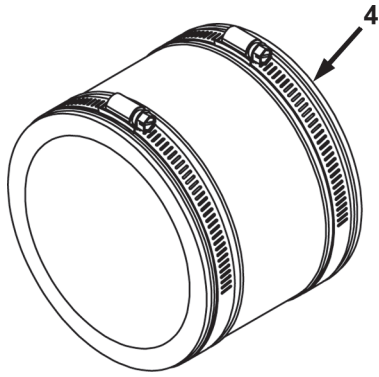

4" EXHAUST CONNECTOR AND VENT KIT ASSEMBLIES

Item	Description	SUFL 220300(A) 300/301	SUFL 220400(A) 300/301	SUFL 220500(A) 300/301
EXHAUST ELBOW AND FITTINGS				
1	Exhaust/Condensate Elbow Assembly	100187863	100187863	100187863
2	Connector, Exhaust	100110908	100110908	100110908
3	Condensate Trap Gasket	100228369	100228369	100228369
4	Coupling, Exhaust, Rubber	100050246	100050246	100050246
VENT KIT PARTS				
5	Intake/Exhaust Vent Terminal	100110909	100110909	100110909
6	Wall Plates (2 required)	100110910	100110910	100110910
7	Silicone Sealer, 2 oz. tube	100109821	100109821	100109821
8	Exhaust Vent Terminal (Canada)	100111103	100111103	100111103