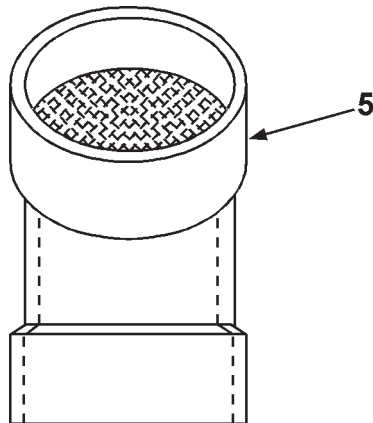

4" EXHAUST CONNECTOR AND VENT KIT ASSEMBLIES

Item	Description	SUFL 220300(A) 300/301	SUFL 220400(A) 300/301	SUFL 220500(A) 300/301
EXHAUST ELBOW AND FITTINGS				
1	Exhaust/Condensate Elbow Assembly	100187863	100187863	100187863
2	Connector, Exhaust	100110908	100110908	100110908
3	Condensate Trap Gasket	100228369	100228369	100228369
4	Coupling, Exhaust, Rubber	100050246	100050246	100050246
VENT KIT PARTS				
5	Intake/Exhaust Vent Terminal	100110909	100110909	100110909
6	Wall Plates (2 required)	100110910	100110910	100110910
7	Silicone Sealer, 2 oz. tube	100109821	100109821	100109821
8	Exhaust Vent Terminal (Canada)	100111103	100111103	100111103