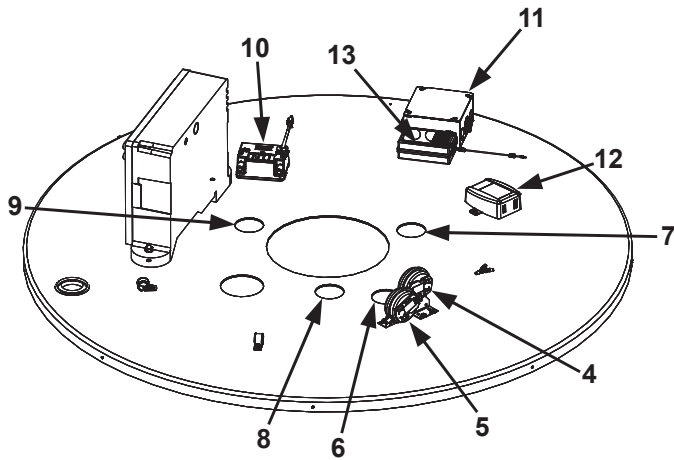

## CLEANOUT ASSEMBLY/T&P/DRAIN VALVE PARTS

Item	Description	SUFL 220300(A) 300/301	SUFL 220400(A) 300/301	SUFL 220500(A) 300/301
1.....	Cleanout Gasket.....	100109686	100109686	100109686
2.....	Cover, Cleanout.....	100110656	100110656	100110656
3.....	Temperature and Pressure Relief Valve.....	100111596	100111596	100111596
4.....	Drain Valve.....	100263911	100263911	100263911
5.....	Lower Temperature Probe.....	100303509	100303509	100303509
6.....	Thread Forming Screws.....	100109688	100109688	100109688

## DISPLAY CONTROL ASSEMBLY

Item	Description	SUFL 220300(A) 300/301	SUFL 220400(A) 300/301	SUFL 220500(A) 300/301
1.....	Display Cover.....			
2.....	Enable/Disable Switch.....	100096025	100096025	100096025
3.....	Switch Wire Harness.....			
4.....	User Interface Module - UIM.....	100271881	100271881	100271881
5.....	UIM COMM Cable (not shown).....			

## TOP COVER CONTROL ASSEMBLY

Item	Description	SUFL 220300(A) 300/301	SUFL 220400(A) 300/301	SUFL 220500(A) 300/301
1	CCB Board - Programmed	100187861	100187861	100187861
2	Power Supply Board	100113155	100113155	100113155
3	Transformer	100113157	100113157	100113157
4	Blocked Intake Switch	100217965	100217965	100217965
5	Blocked Outlet Switch	100187859	100187859	100187859
6	Upper Temperature/ECO Probe	100271885	100271885	100271885
7	Powered Anode - Short	100187890	100187890	100187890
8	Powered Anode - Long	100111023	100111023	100111023
9	Powered Anode-Mid-Length	100111286	100111286	100111286
10	Spark Ignition Transformer	100271921	100271921	100271921
11	Junction Box Assembly w/Harness	100212439	100212439	100212439
12	Powered Anode Module	100302072	100302072	100302072
13	Power Anode Module Power Supply	100302073	100302073	100302073