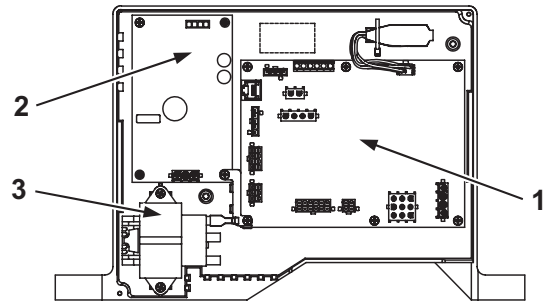

## CLEANOUT ASSEMBLY/T&P/DRAIN VALVE PARTS

Item	Description	SUFL 220300(A) 300/301	SUFL 220400(A) 300/301	SUFL 220500(A) 300/301
1.....	Cleanout Gasket.....	100109686	100109686	100109686
2.....	Cover, Cleanout.....	100110656	100110656	100110656
3.....	Temperature and Pressure Relief Valve.....	100111596	100111596	100111596
4.....	Drain Valve.....	100263911	100263911	100263911
5.....	Lower Temperature Probe.....	100303509	100303509	100303509
6.....	Thread Forming Screws.....	100109688	100109688	100109688

## DISPLAY CONTROL ASSEMBLY

Item	Description	SUFL 220300(A) 300/301	SUFL 220400(A) 300/301	SUFL 220500(A) 300/301
1.....	Display Cover.....			
2.....	Enable/Disable Switch.....	100096025	100096025	100096025
3.....	Switch Wire Harness.....			
4.....	User Interface Module - UIM.....	100271881	100271881	100271881
5.....	UIM COMM Cable (not shown).....			

## TOP COVER CONTROL ASSEMBLY

Item	Description	SUFL 220300(A) 300/301	SUFL 220400(A) 300/301	SUFL 220500(A) 300/301
1	CCB Board - Programmed	100187861	100187861	100187861
2	Power Supply Board	100113155	100113155	100113155
3	Transformer	100113157	100113157	100113157
4	Blocked Intake Switch	100217965	100217965	100217965
5	Blocked Outlet Switch	100187859	100187859	100187859
6	Upper Temperature/ECO Probe	100271885	100271885	100271885
7	Powered Anode - Short	100187890	100187890	100187890
8	Powered Anode - Long	100111023	100111023	100111023
9	Powered Anode-Mid-Length	100111286	100111286	100111286
10	Spark Ignition Transformer	100271921	100271921	100271921
11	Junction Box Assembly w/Harness	100212439	100212439	100212439
12	Powered Anode Module	100302072	100302072	100302072
13	Power Anode Module Power Supply	100302073	100302073	100302073