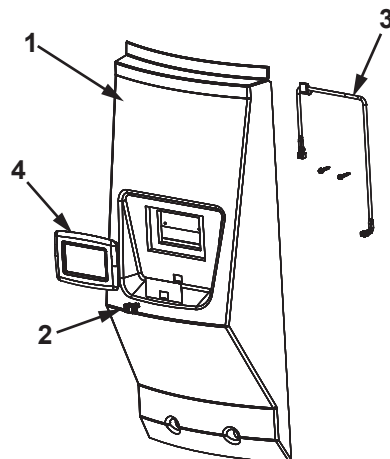

SUFL 220300(A) thru SUFL 220500(A)  
 See Page 2

**BLOWER/BURNER ASSEMBLY**  
 See Page 5

**DISPLAY CONTROL ASSEMBLY**  
 See Page 2

**GAS VALVE**  
 See Page 4

**TOP COVER CONTROL ASSEMBLY**  
 See Page 3

**EXHAUST ELBOW, VENT KIT & BLOWER INTAKE PARTS**  
 See Page 6

## CLEANOUT ASSEMBLY/T&P/DRAIN VALVE PARTS

Item	Description	SUFL 220300(A) 300/301	SUFL 220400(A) 300/301	SUFL 220500(A) 300/301
1.....	Cleanout Gasket.....	100109686	100109686	100109686
2.....	Cover, Cleanout.....	100110656	100110656	100110656
3.....	Temperature and Pressure Relief Valve.....	100111596	100111596	100111596
4.....	Drain Valve.....	100263911	100263911	100263911
5.....	Lower Temperature Probe.....	100303509	100303509	100303509
6.....	Thread Forming Screws.....	100109688	100109688	100109688

## DISPLAY CONTROL ASSEMBLY

Item	Description	SUFL 220300(A) 300/301	SUFL 220400(A) 300/301	SUFL 220500(A) 300/301
1.....	Display Cover.....			
2.....	Enable/Disable Switch.....	100096025	100096025	100096025
3.....	Switch Wire Harness.....			
4.....	User Interface Module - UIM.....	100271881	100271881	100271881
5.....	UIM COMM Cable (not shown).....			