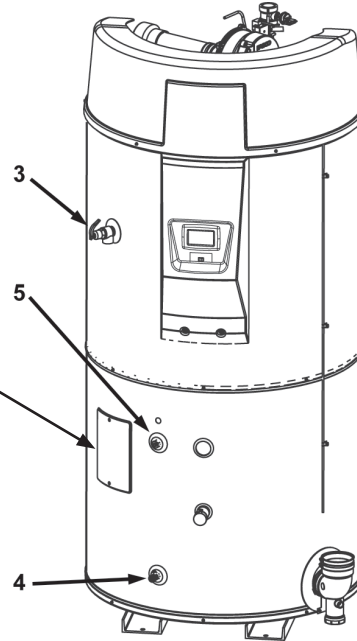

SUFL 220300(A) thru SUFL 220500(A)  
 See Page 2

**BLOWER/BURNER ASSEMBLY**  
 See Page 5

**DISPLAY CONTROL ASSEMBLY**  
 See Page 2

**GAS VALVE**  
 See Page 4

**TOP COVER CONTROL ASSEMBLY**  
 See Page 3

**EXHAUST ELBOW, VENT KIT & BLOWER INTAKE PARTS**  
 See Page 6

## CLEANOUT ASSEMBLY/T&P/DRAIN VALVE PARTS

Item	Description	SUFL 220300(A) 300/301	SUFL 220400(A) 300/301	SUFL 220500(A) 300/301
1.....	Cleanout Gasket.....	100109686	100109686	100109686
2.....	Cover, Cleanout.....	100110656	100110656	100110656
3.....	Temperature and Pressure Relief Valve.....	100111596	100111596	100111596
4.....	Drain Valve.....	100263911	100263911	100263911
5.....	Lower Temperature Probe.....	100303509	100303509	100303509
6.....	Thread Forming Screws.....	100109688	100109688	100109688

## TOP COVER CONTROL ASSEMBLY

Item	Description	SUFL 220300(A) 300/301	SUFL 220400(A) 300/301	SUFL 220500(A) 300/301
1	CCB Board - Programmed	100187861	100187861	100187861
2	Power Supply Board	100113155	100113155	100113155
3	Transformer	100113157	100113157	100113157
4	Blocked Intake Switch	100217965	100217965	100217965
5	Blocked Outlet Switch	100187859	100187859	100187859
6	Upper Temperature/ECO Probe	100271885	100271885	100271885
7	Powered Anode - Short	100187890	100187890	100187890
8	Powered Anode - Long	100111023	100111023	100111023
9	Powered Anode-Mid-Length	100111286	100111286	100111286
10	Spark Ignition Transformer	100271921	100271921	100271921
11	Junction Box Assembly w/Harness	100212439	100212439	100212439
12	Powered Anode Module	100302072	100302072	100302072
13	Power Anode Module Power Supply	100302073	100302073	100302073