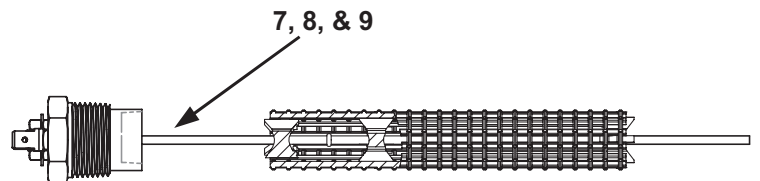

## CLEANOUT ASSEMBLY/T&P/DRAIN VALVE PARTS

Item	Description	SUFL 220300(A) 300/301	SUFL 220400(A) 300/301	SUFL 220500(A) 300/301
1.....	Cleanout Gasket.....	100109686	100109686	100109686
2.....	Cover, Cleanout.....	100110656	100110656	100110656
3.....	Temperature and Pressure Relief Valve.....	100111596	100111596	100111596
4.....	Drain Valve.....	100263911	100263911	100263911
5.....	Lower Temperature Probe.....	100303509	100303509	100303509
6.....	Thread Forming Screws.....	100109688	100109688	100109688

## TOP COVER CONTROL ASSEMBLY

Item	Description	SUFL 220300(A) 300/301	SUFL 220400(A) 300/301	SUFL 220500(A) 300/301
1	CCB Board - Programmed	100187861	100187861	100187861
2	Power Supply Board	100113155	100113155	100113155
3	Transformer	100113157	100113157	100113157
4	Blocked Intake Switch	100217965	100217965	100217965
5	Blocked Outlet Switch	100187859	100187859	100187859
6	Upper Temperature/ECO Probe	100271885	100271885	100271885
7	Powered Anode - Short	100187890	100187890	100187890
8	Powered Anode - Long	100111023	100111023	100111023
9	Powered Anode-Mid-Length	100111286	100111286	100111286
10	Spark Ignition Transformer	100271921	100271921	100271921
11	Junction Box Assembly w/Harness	100212439	100212439	100212439
12	Powered Anode Module	100302072	100302072	100302072
13	Power Anode Module Power Supply	100302073	100302073	100302073