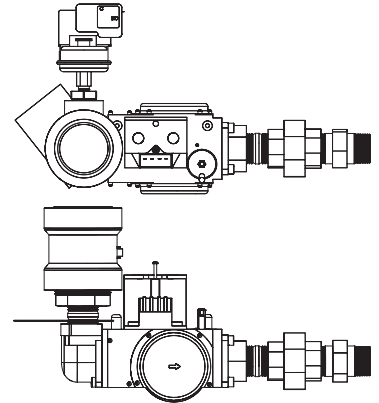

SUFL 220300(A) thru SUFL 220500(A)  
 See Page 2

**BLOWER/BURNER ASSEMBLY**  
 See Page 5

**DISPLAY CONTROL ASSEMBLY**  
 See Page 2

**GAS VALVE**  
 See Page 4

**TOP COVER CONTROL ASSEMBLY**  
 See Page 3

**EXHAUST ELBOW, VENT KIT & BLOWER INTAKE PARTS**  
 See Page 6

## CLEANOUT ASSEMBLY/T&P/DRAIN VALVE PARTS

Item	Description	SUFL 220300(A) 300/301	SUFL 220400(A) 300/301	SUFL 220500(A) 300/301
1.....	Cleanout Gasket.....	100109686	100109686	100109686
2.....	Cover, Cleanout.....	100110656	100110656	100110656
3.....	Temperature and Pressure Relief Valve.....	100111596	100111596	100111596
4.....	Drain Valve.....	100263911	100263911	100263911
5.....	Lower Temperature Probe.....	100303509	100303509	100303509
6.....	Thread Forming Screws.....	100109688	100109688	100109688