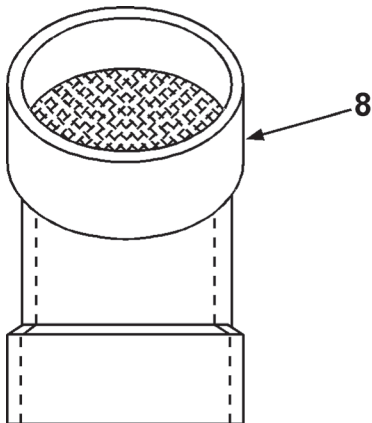

4" EXHAUST CONNECTOR AND VENT KIT ASSEMBLIES

Item	Description	SUFL 220300(A) 300/301	SUFL 220400(A) 300/301	SUFL 220500(A) 300/301
EXHAUST ELBOW AND FITTINGS				
1	Exhaust/Condensate Elbow Assembly	100187863	100187863	100187863
2	Connector, Exhaust	100110908	100110908	100110908
3	Condensate Trap Gasket	100228369	100228369	100228369
4	Coupling, Exhaust, Rubber	100050246	100050246	100050246
VENT KIT PARTS				
5	Intake/Exhaust Vent Terminal	100110909	100110909	100110909
6	Wall Plates (2 required)	100110910	100110910	100110910
7	Silicone Sealer, 2 oz. tube	100109821	100109821	100109821
8	Exhaust Vent Terminal (Canada)	100111103	100111103	100111103