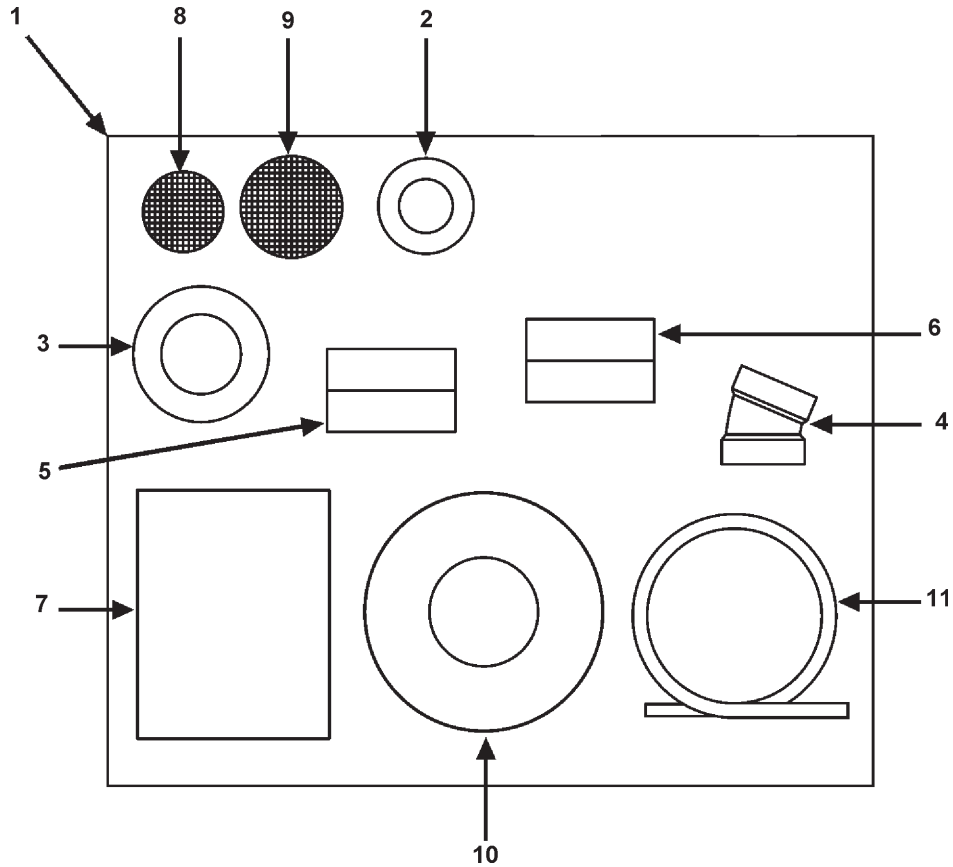

RESIDENTIAL WATER HEATERS

REPLACEMENT PARTS LIST

MODELS GP6 50YTVIT SERIES 100

SEE DETAIL A
FOR VENT SYSTEM

SEE DETAIL B
FOR KIT ASSEMBLY

SEE DETAIL C
FOR BURNER
ASSEMBLY

Item	Description	Kit Number
1	Outer Door	9003545005
2	Aluminum Anode	9003892005
2	Magnesium Anode	9001829005
3	Intellivent Control	9005964005
4	Plastic Top	9005978205
5	Blower Assembly (Standard)	9006683005
5	Blower Assembly (High Altitude)	9006684005*
6	Switch and Harness Assembly (Standard)	9006685005
6	Switch and Harness Assembly (High Altitude)	9006686005*
7	T & P Valve	9000728015
8	Drain Valve	9003906015
9	Wiring Harness	9005725015
10	Aluminum Anode - Outlet	9004257005
10	Magnesium Anode - Outlet	9003934005
11	Vent Attenuation Assembly Kit	9005982205
12	Inlet Tube	9005983205
13	2" x 3/4" NPT Nipple	9003719015

* For use at elevations above 5,300 feet.

State Water Heater Parts Fulfillment
125 Southeast Parkway
Franklin, TN 37068
1-800-365-8170
www.statewaterheaters.com

VENT PIPE ASSEMBLY

DETAIL A

Item	Description	Kit Number
1	Vent Pipe Assembly #1	9005984205
2	Vent Pipe Assembly #2	9005985205
3	Vent Pipe Assembly #3	9005986205

ENVELOPE WITH PARTS

DETAIL B

Note: Parts are not drawn to scale.

Item	Description	Kit Number
1	Vent Kit with All Components	9006334005
2	Wall Plate 2"	Included in Kit
3	Wall Plate 3"	Included in Kit
4	Screen and Vent Terminal Assembly	Included in Kit
5	Instruction Tag-Wire Screen F/E 3"	Included in Kit
6	Instruction Tag-Wire Screen F/E 4"	Included in Kit
7	Instruction Sheet	Included in Kit
8	Wire Screen 3"	Included in Kit
9	Wire Screen 4"	Included in Kit
10	Wall Plate 4"	Included in Kit
11	Flexible Tubing	Included in Kit