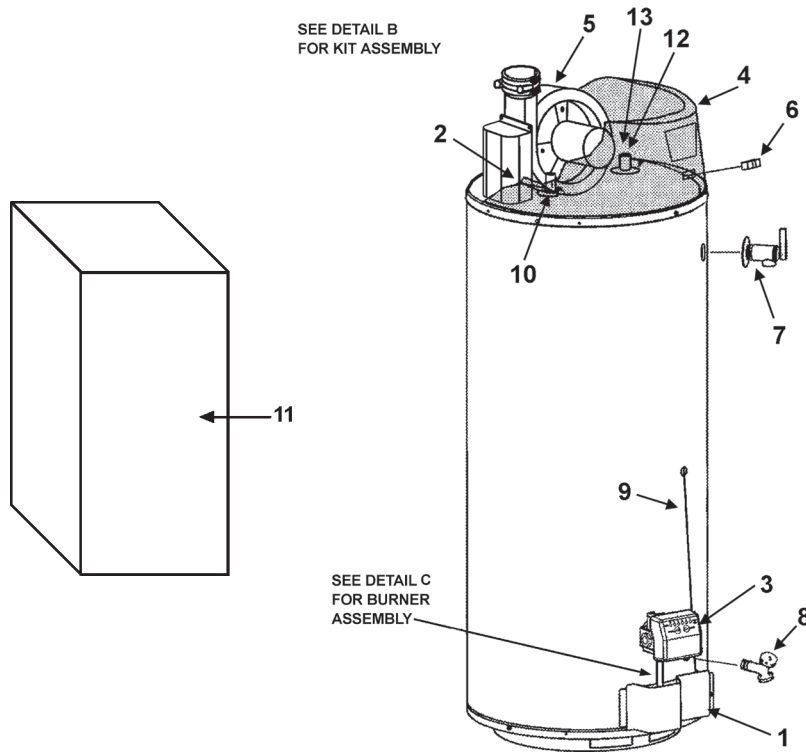

RESIDENTIAL WATER HEATERS

REPLACEMENT PARTS LIST

MODELS GP6 50YTVIT SERIES 100

SEE DETAIL A
FOR VENT SYSTEM

SEE DETAIL B
FOR KIT ASSEMBLY

SEE DETAIL C
FOR BURNER
ASSEMBLY

Item	Description	Kit Number
1	Outer Door	9003545005
2	Aluminum Anode	9003892005
2	Magnesium Anode	9001829005
3	Intellivent Control	9005964005
4	Plastic Top	9005978205
5	Blower Assembly (Standard)	9006683005
5	Blower Assembly (High Altitude)	9006684005*
6	Switch and Harness Assembly (Standard)	9006685005
6	Switch and Harness Assembly (High Altitude)	9006686005*
7	T & P Valve	9000728015
8	Drain Valve	9003906015
9	Wiring Harness	9005725015
10	Aluminum Anode - Outlet	9004257005
10	Magnesium Anode - Outlet	9003934005
11	Vent Attenuation Assembly Kit	9005982205
12	Inlet Tube	9005983205
13	2" x 3/4" NPT Nipple	9003719015

* For use at elevations above 5,300 feet.

State Water Heater Parts Fulfillment
125 Southeast Parkway
Franklin, TN 37068
1-800-365-8170
www.statewaterheaters.com

VENT PIPE ASSEMBLY

DETAIL A

Item	Description	Kit Number
1	Vent Pipe Assembly #1	9005984205
2	Vent Pipe Assembly #2	9005985205
3	Vent Pipe Assembly #3	9005986205

ENVELOPE WITH PARTS

DETAIL B

Note: Parts are not drawn to scale.

Item	Description	Kit Number
1	Vent Kit with All Components	9006334005
2	Wall Plate 2"	Included in Kit
3	Wall Plate 3"	Included in Kit
4	Screen and Vent Terminal Assembly	Included in Kit
5	Instruction Tag-Wire Screen F/E 3"	Included in Kit
6	Instruction Tag-Wire Screen F/E 4"	Included in Kit
7	Instruction Sheet	Included in Kit
8	Wire Screen 3"	Included in Kit
9	Wire Screen 4"	Included in Kit
10	Wall Plate 4"	Included in Kit
11	Flexible Tubing	Included in Kit