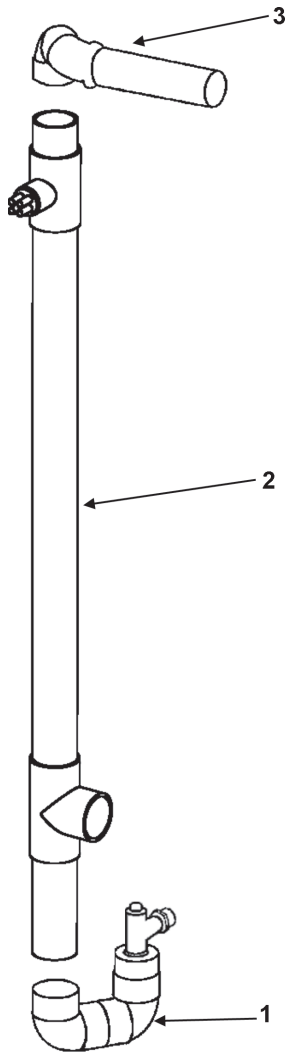

VENT PIPE ASSEMBLY

DETAIL A

Item	Description	Kit Number
1	Vent Pipe Assembly #1	9005984205
2	Vent Pipe Assembly #2	9005985205
3	Vent Pipe Assembly #3	9005986205