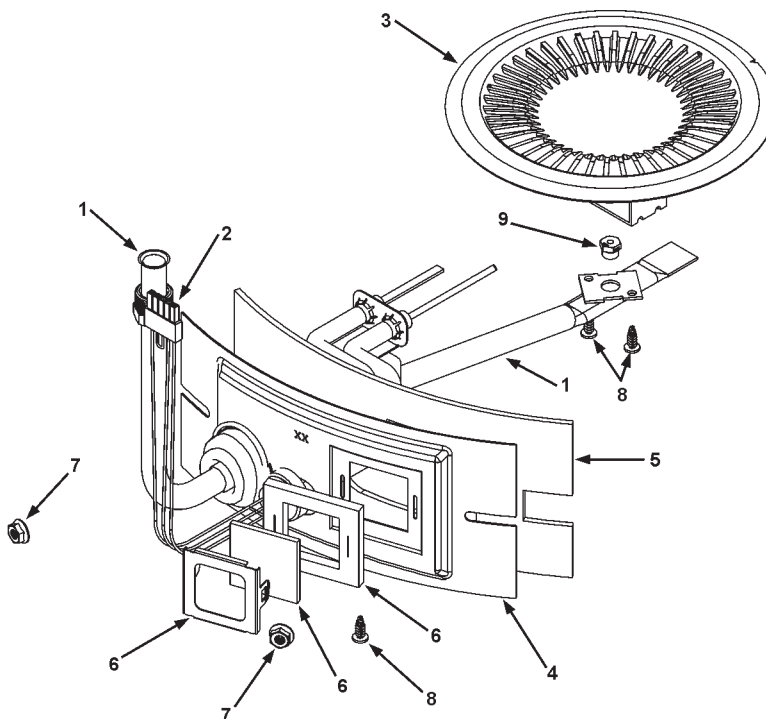

* For use at elevations above 5,300 feet.

State Water Heater Parts Fulfillment
125 Southeast Parkway
Franklin, TN 37068
1-800-365-8170
www.statewaterheaters.com

VENT PIPE ASSEMBLY

DETAIL A

Item	Description	Kit Number
1	Vent Pipe Assembly #1	9005984205
2	Vent Pipe Assembly #2	9005985205
3	Vent Pipe Assembly #3	9005986205

ENVELOPE WITH PARTS

DETAIL B

Note: Parts are not drawn to scale.

Item	Description	Kit Number
1	Vent Kit with All Components	9006334005
2	Wall Plate 2"	Included in Kit
3	Wall Plate 3"	Included in Kit
4	Screen and Vent Terminal Assembly	Included in Kit
5	Instruction Tag-Wire Screen F/E 3"	Included in Kit
6	Instruction Tag-Wire Screen F/E 4"	Included in Kit
7	Instruction Sheet	Included in Kit
8	Wire Screen 3"	Included in Kit
9	Wire Screen 4"	Included in Kit
10	Wall Plate 4"	Included in Kit
11	Flexible Tubing	Included in Kit

BURNER ASSEMBLY

DETAIL C

Item	Description	Kit Number
1	Burner Tube Assembly	9005988205
2	Hot Surface Ignitor	9005989205
3	Burner Head Assembly	9005990205
4	Embossed Inner Door	9005991205
5	Insulation - Inner Door	9003401005
6	Viewport Assembly	9003414005
7	Nut - Serrated Hex Flange #10-32	Available from Local Hardware Supplier
8	Screw - Sheet Metal, 1/2" Long, # 8-15	Available from Local Hardware Supplier
9	Orifice - Burner*	9005992005