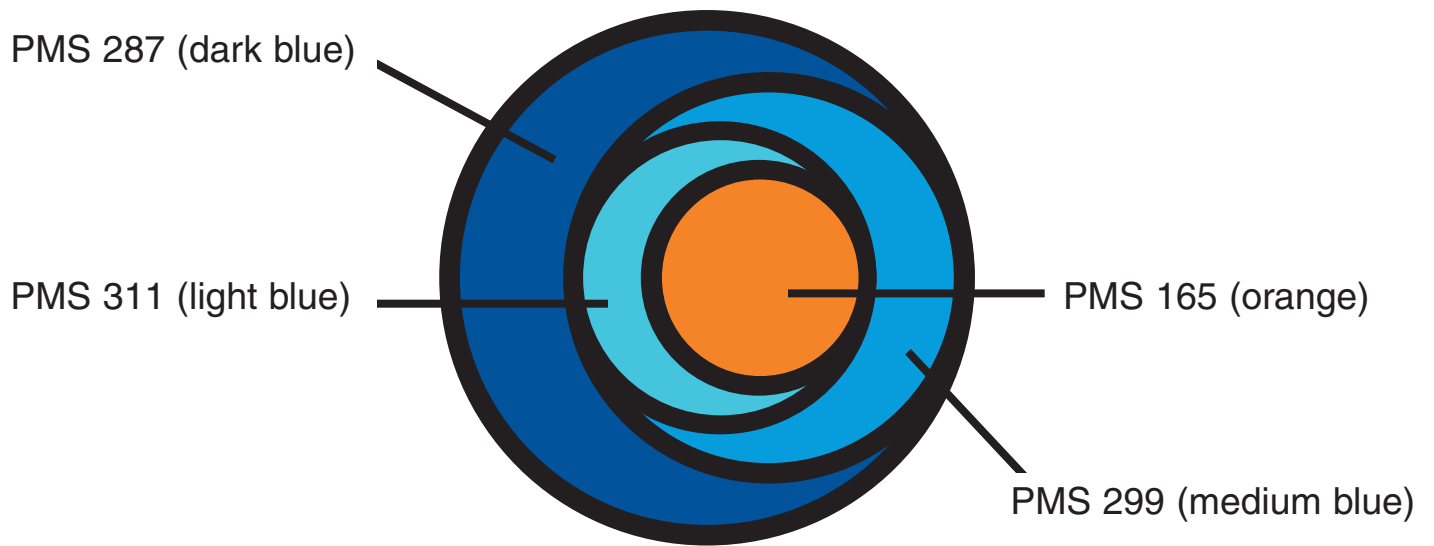

(Starting with colors from left to right of the logo.)

PMS 287 (dark blue)
PMS 311 (light blue)
PMS 165 (orange)
PMS 299 (medium blue)

state
WATER HEATERS